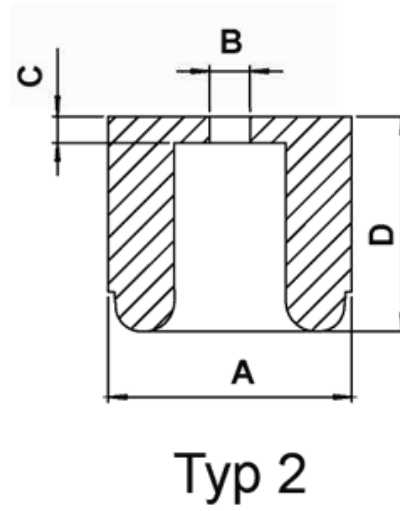

FP-319 - LDPE / Soft PVC Feet

Details:

- **Material: Soft PVC or LDPE**
- **Color: black**

Symbol	Type	Ext. diameter A	B	C	Height D	Material	Color	Standard pack
		[mm]	[mm]	[mm]	[mm]			[szt./pcs]
1017CA01	1	17.5	2	3.5	8	Soft PVC	black	2500