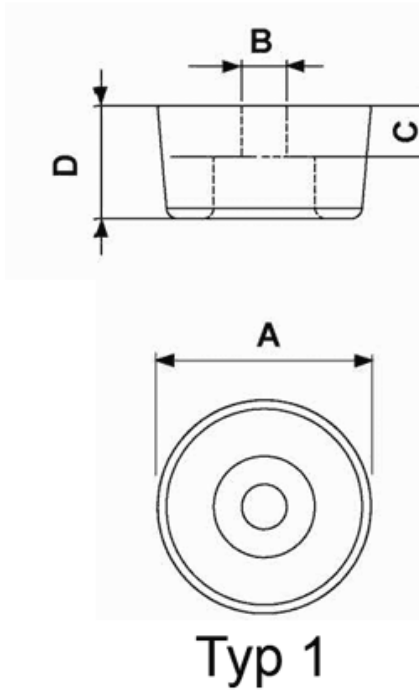

FP-319 - LDPE / Soft PVC Feet

Details:

- **Material: Soft PVC or LDPE**
- **Color: black**

Symbol	Type	Ext. diameter A	B	C	Height D	Material	Color	Standard pack
		[mm]	[mm]	[mm]	[mm]			[szt./pcs]
1017CA01	1	17.5	2	3.5	8	Soft PVC	black	2500