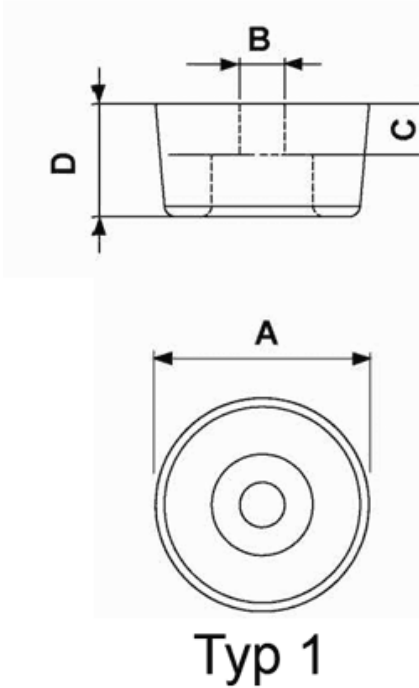

FP-319 - LDPE / Soft PVC Feet

Details:

- **Material: Soft PVC or LDPE**
- **Color: black**

| Symbol   | Type | Ext. diameter A | B    | C    | Height D | Material | Color | Standard pack |
|----------|------|-----------------|------|------|----------|----------|-------|---------------|
|          |      | [mm]            | [mm] | [mm] | [mm]     |          |       | [szt./pcs]    |
| 1016CA01 | 1    | 18.5            | 4    | 12.5 | 18       | Soft PVC | black | 2500          |