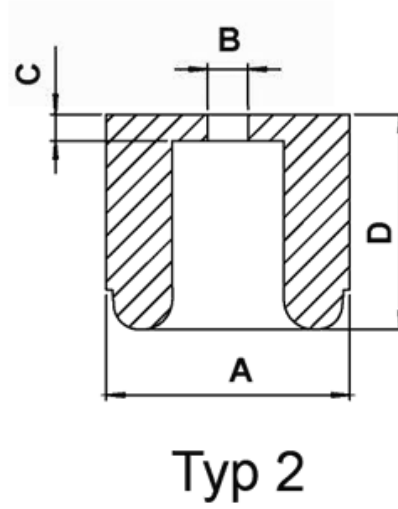

FP-319 - LDPE / Soft PVC Feet

Details:

- **Material: Soft PVC or LDPE**
- **Color: black**

| Symbol   | Type | Ext. diameter A | B    | C    | Height D | Material | Color | Standard pack |
|----------|------|-----------------|------|------|----------|----------|-------|---------------|
|          |      | [mm]            | [mm] | [mm] | [mm]     |          |       | [szt./pcs]    |
| 1016CA01 | 1    | 18.5            | 4    | 12.5 | 18       | Soft PVC | black | 2500          |