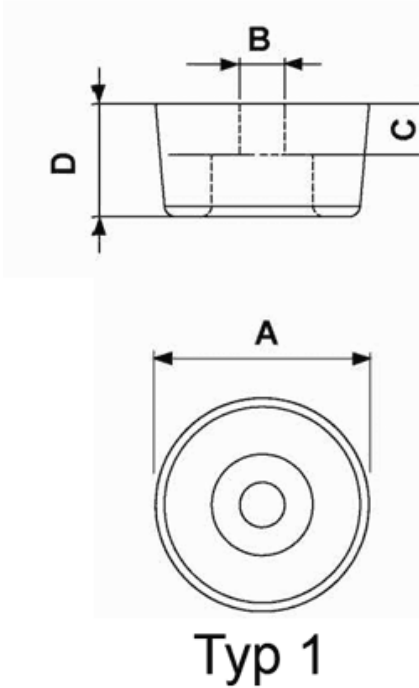

**FP-319 - LDPE / Soft PVC Feet**

Details:

- **Material: Soft PVC or LDPE**
- **Color: black**

Symbol	Type	Ext. diameter A	B	C	Height D	Material	Color	Standard pack
		[mm]	[mm]	[mm]	[mm]			[szt./pcs]
1015CA01	1	19	3.5	7	13	Soft PVC	black	2500