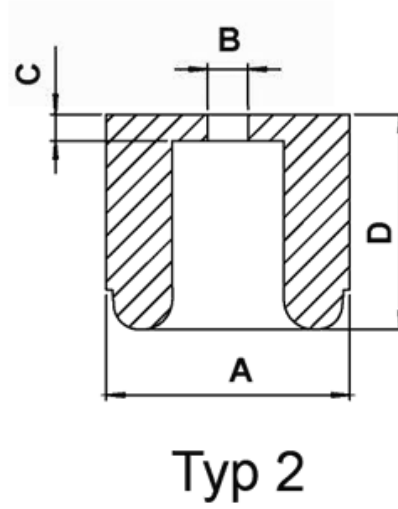

**FP-319 - LDPE / Soft PVC Feet**

Details:

- **Material: Soft PVC or LDPE**
- **Color: black**

Symbol	Type	Ext. diameter A	B	C	Height D	Material	Color	Standard pack
		[mm]	[mm]	[mm]	[mm]			[szt./pcs]
1015CA01	1	19	3.5	7	13	Soft PVC	black	2500