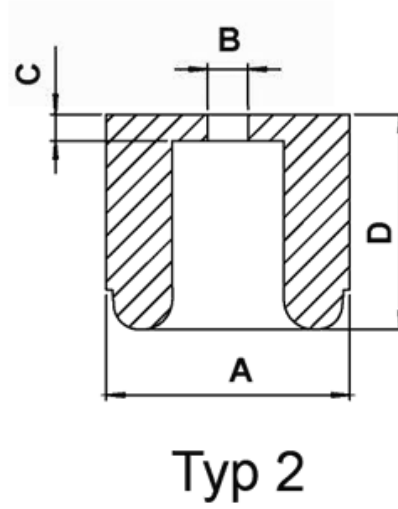

FP-319 - LDPE / Soft PVC Feet

Details:

- **Material: Soft PVC or LDPE**
- **Color: black**

Symbol	Type	Ext. diameter A	B	C	Height D	Material	Color	Standard pack
		[mm]	[mm]	[mm]	[mm]			[szt./pcs]
1014CA01	1	19	3.5	4	10	Soft PVC	black	2500