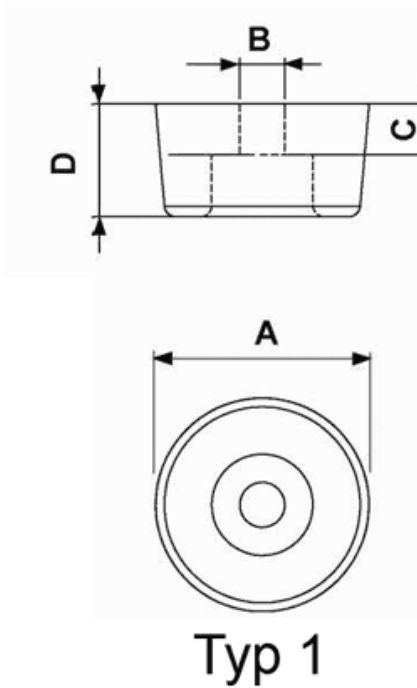

FP-319 - LDPE / Soft PVC Feet

Details:

- **Material: Soft PVC or LDPE**
- **Color: black**

Symbol	Type	Ext. diameter A	B	C	Height D	Material	Color	Standard pack
		[mm]	[mm]	[mm]	[mm]			[szt./pcs]
1014CA01	1	19	3.5	4	10	Soft PVC	black	2500