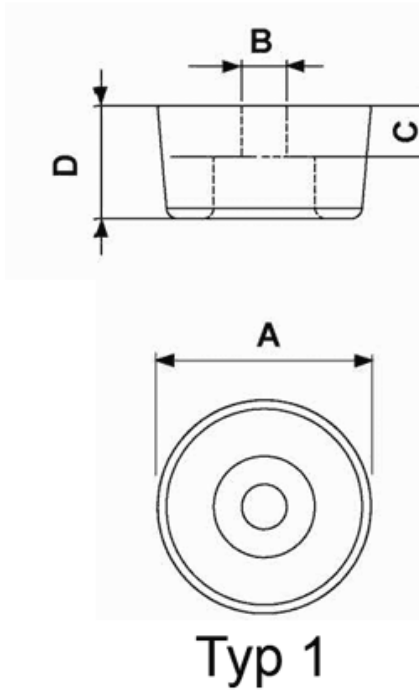

FP-319 - LDPE / Soft PVC Feet

Details:

- **Material: Soft PVC or LDPE**
- **Color: black**

Symbol	Type	Ext. diameter A	B	C	Height D	Material	Color	Standard pack
		[mm]	[mm]	[mm]	[mm]			[szt./pcs]
1013CA01	1	21	3	3.5	10.5	Soft PVC	black	2500