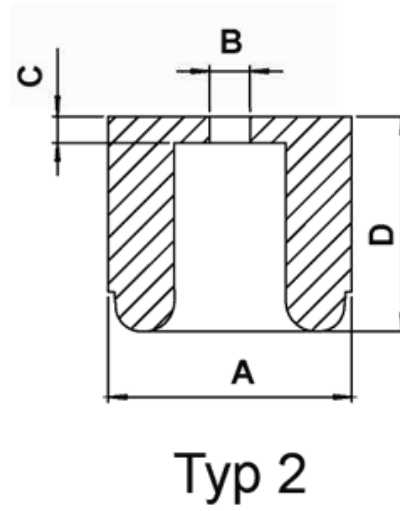

FP-319 - LDPE / Soft PVC Feet

Details:

- **Material: Soft PVC or LDPE**
- **Color: black**

Symbol	Type	Ext. diameter A	B	C	Height D	Material	Color	Standard pack
		[mm]	[mm]	[mm]	[mm]			[szt./pcs]
1013CA01	1	21	3	3.5	10.5	Soft PVC	black	2500