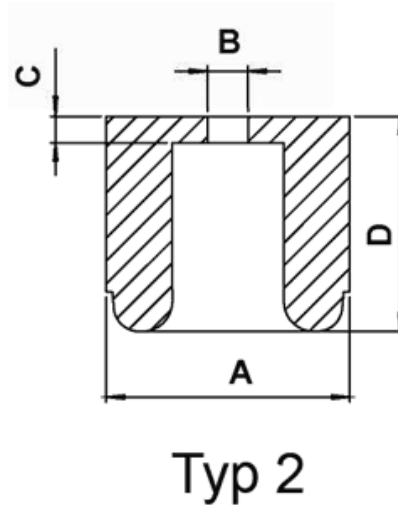

FP-319 - LDPE / Soft PVC Feet

Details:

- **Material: Soft PVC or LDPE**
- **Color: black**

Symbol	Type	Ext. diameter A	B	C	Height D	Material	Color	Standard pack
		[mm]	[mm]	[mm]	[mm]			[szt./pcs]
1012CA01	1	24	2.5	4	10	Soft PVC	black	2500