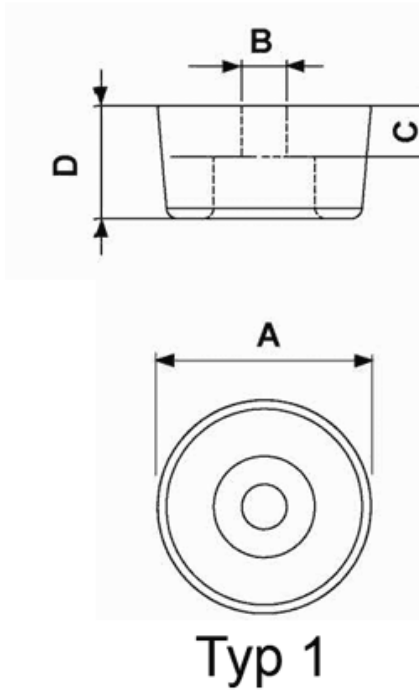

FP-319 - LDPE / Soft PVC Feet

Details:

- **Material: Soft PVC or LDPE**
- **Color: black**

Symbol	Type	Ext. diameter A	B	C	Height D	Material	Color	Standard pack
		[mm]	[mm]	[mm]	[mm]			[szt./pcs]
1012CA01	1	24	2.5	4	10	Soft PVC	black	2500