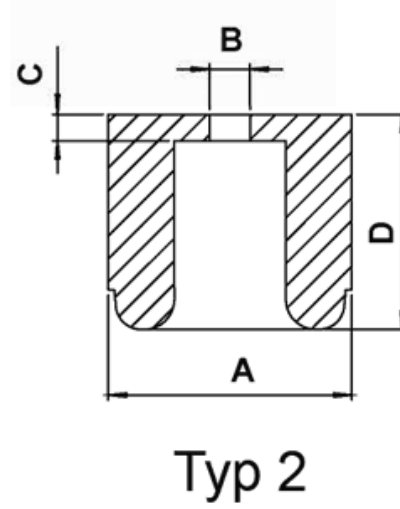

FP-319 - LDPE / Soft PVC Feet

Details:

- **Material: Soft PVC or LDPE**
- **Color: black**

Symbol	Type	Ext. diameter A	B	C	Height D	Material	Color	Standard pack
		[mm]	[mm]	[mm]	[mm]			[szt./pcs]
1011CA01	1	29	4.5	6.5	12	Soft PVC	black	1500