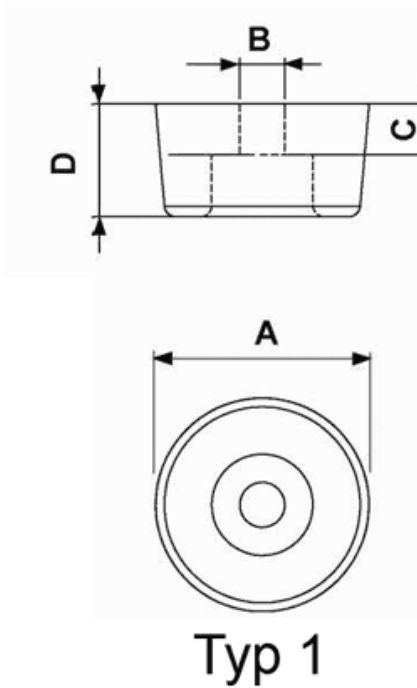

FP-319 - LDPE / Soft PVC Feet

Details:

- **Material: Soft PVC or LDPE**
- **Color: black**

Symbol	Type	Ext. diameter A	B	C	Height D	Material	Color	Standard pack
		[mm]	[mm]	[mm]	[mm]			[szt./pcs]
1011CA01	1	29	4.5	6.5	12	Soft PVC	black	1500