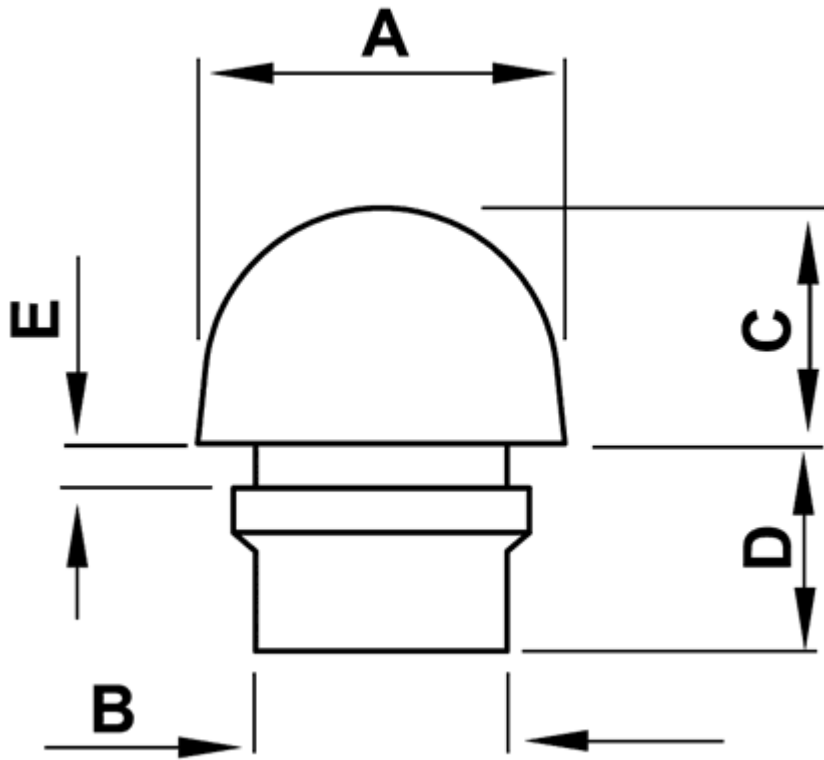

FP-0958 - Push-in feet

Details:

- **Material: Soft PVC**
- **Color: black**
- Working temperature: -25°C to +60°C

Symbol	Ext. diameter ØA	ØB	C	D	E	Material	Color	Standard pack
	[mm]	[mm]	[mm]	[mm]	[mm]			[szt./pcs]
0959CA01	12	8	9	7	1	Soft PVC	black	1000