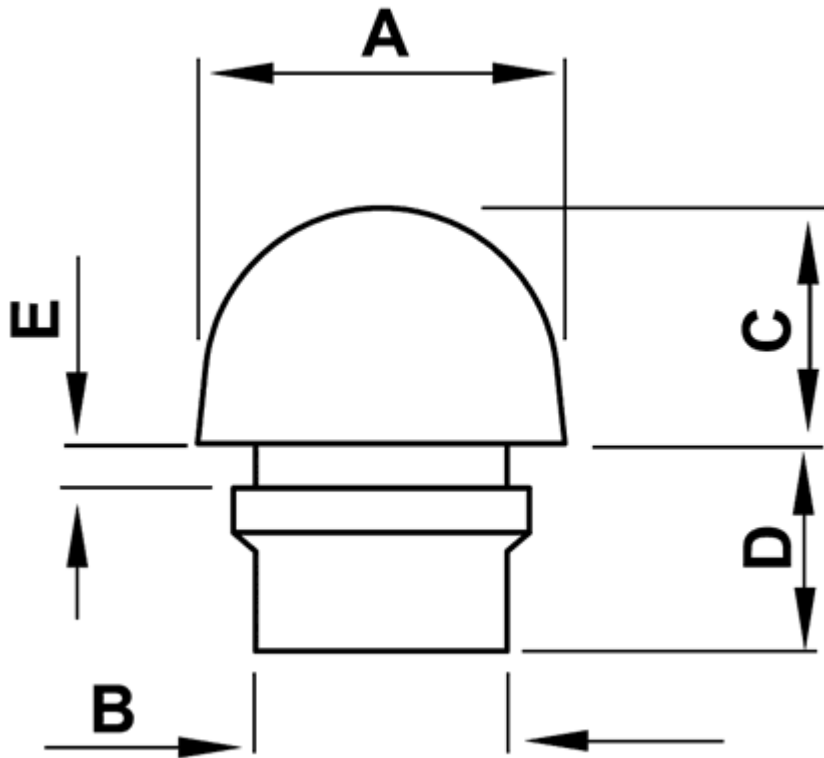

FP-0958 - Push-in feet

Details:

- **Material: Soft PVC**
- **Color: black**
- Working temperature: -25°C to +60°C

Symbol	Ext. diameter ØA	ØB	C	D	E	Material	Color	Standard pack
	[mm]	[mm]	[mm]	[mm]	[mm]			[szt./pcs]
0958CA01	12	6	9	7	1	Soft PVC	black	1000