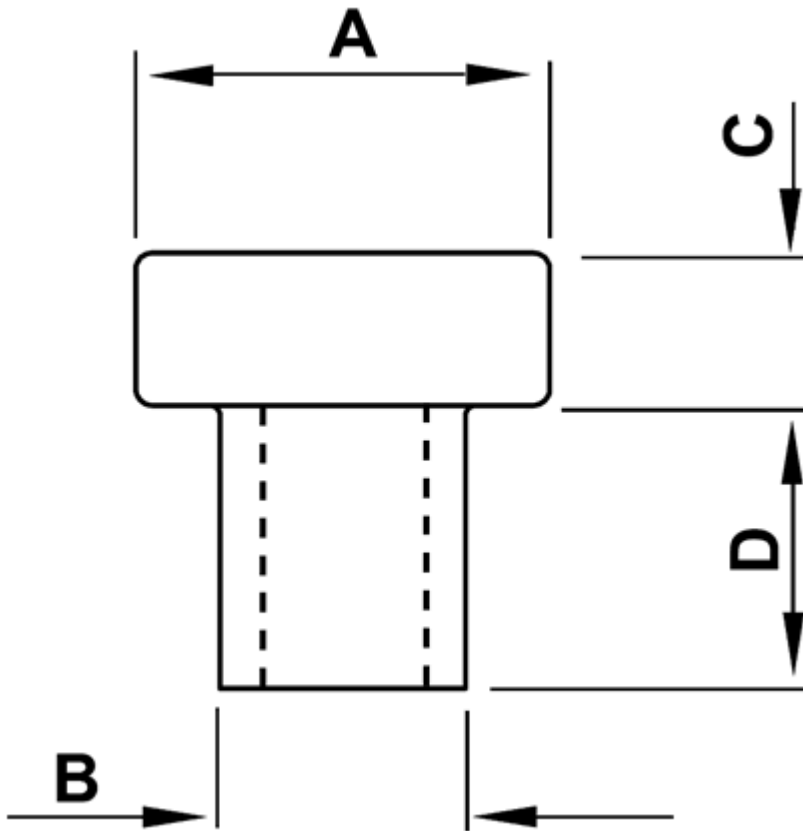

FP-0953 - Push-in feet

Details:

- **Material: Soft PVC**
- **Color: black**
- Working temperature: -25°C to +60°C
- Standard pack: 1000 pcs

Symbol	Ext. diameter ØA	ØB	C	D	Material	Color
	[mm]	[mm]	[mm]	[mm]		
0953CA01	8	6	2.5	4.5	Soft PVC	black