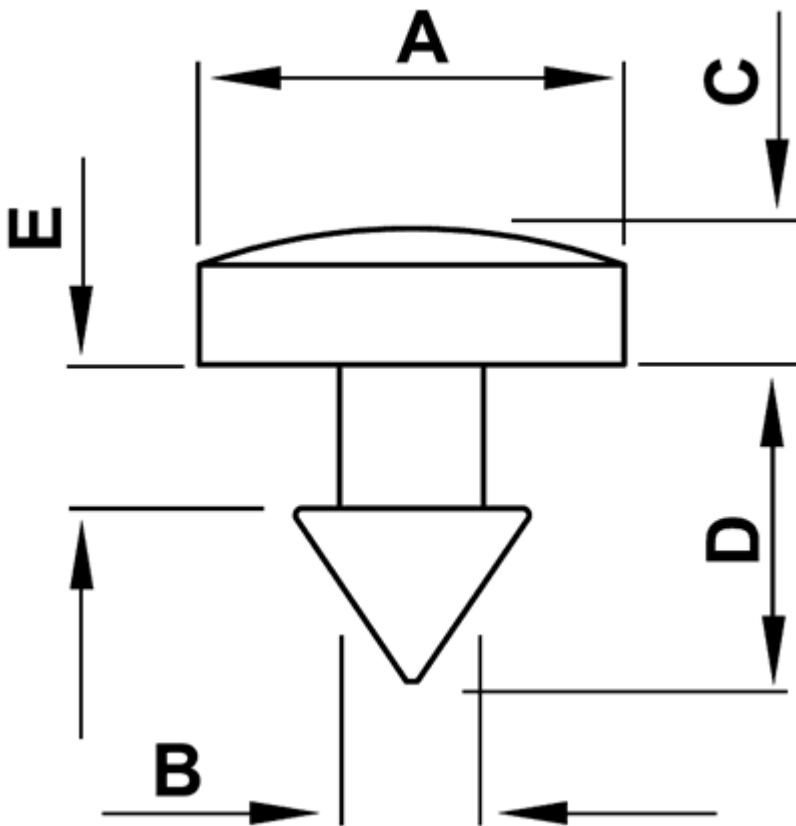

FP-0444 - Push-in feet

Details:

- **Material: Soft PVC**
- **Color: black**
- Working temperature: -25°C to +60°C
- Standard pack: 2500 pcs

Symbol	Ext. diameter ØA	ØB	C	D	E	Material	Color
	[mm]	[mm]	[mm]	[mm]	[mm]		
0444CA01	12.2	4.5	4.5	9	4.5	Soft PVC	black