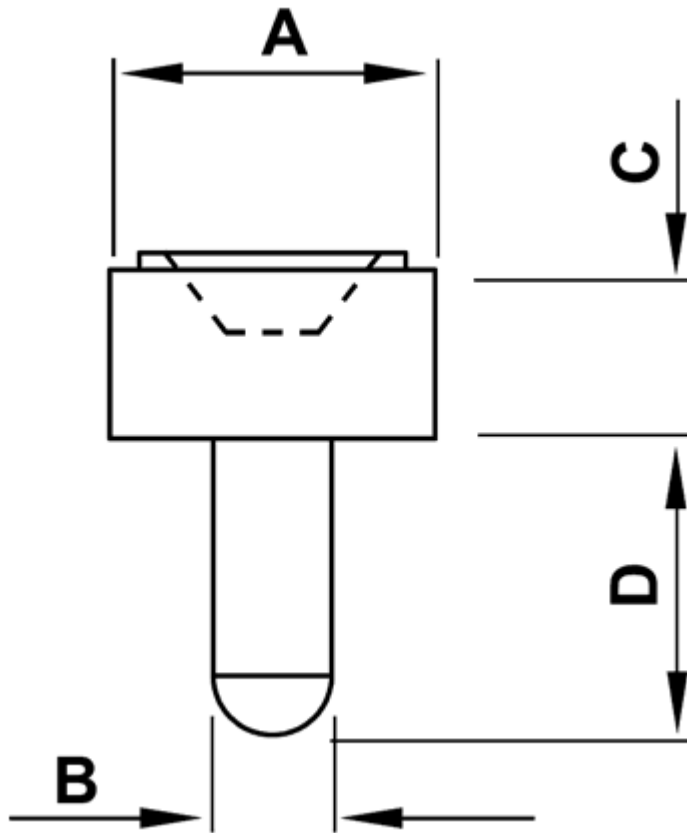

FP-0424 - Push-in feet

Details:

- **Material: Soft PVC**
- **Color: black**
- Working temperature: -25°C to +60°C
- Standard pack: 2500 pcs

Symbol	Ext. diameter A	B	C	D	Material	Color
	[mm]	[mm]	[mm]	[mm]		
0424CA01	11	4.2	7	9.2	Soft PVC	black