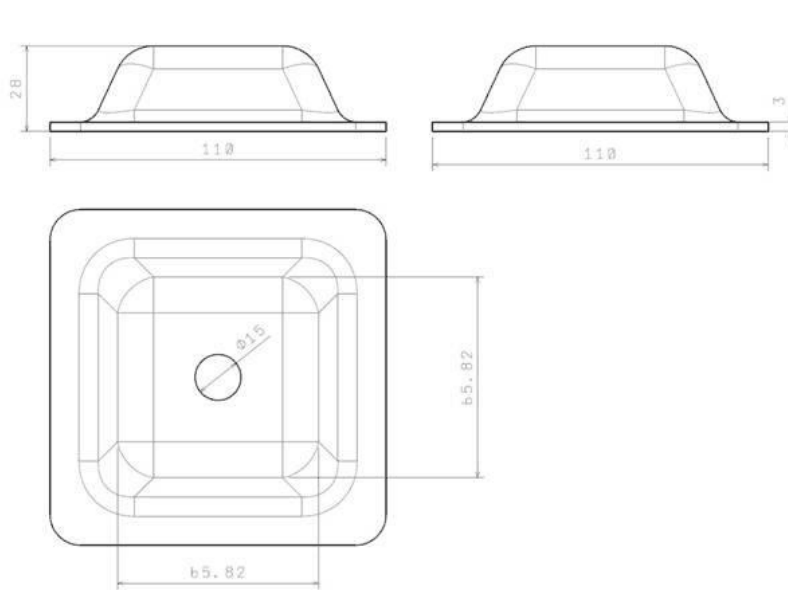

ZM-SPA-11030 - Square feet

Details:		
Symbol	Base dimitions	Height
	[mm]	[mm]
ZM-SPA-11030	110 x 110	30