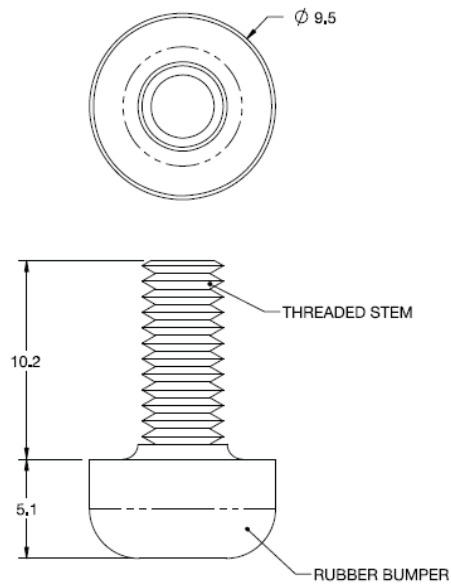

## TB - Threaded Insert Bumper

### Details:

- **Material: Rubber Bumper: IIR, Shore 40-50A Durometer, RMS-348\***
- **Threaded Stem: Brass, RMS-349\***
- **Color: Black**
- Standard Pack: 100/Bag

Symbol	Thread	Material	Color
TB-1	UNC 6-32	rubber	black
TB-2	UNC 8-32	rubber	black
TB-3	M3	rubber	black
TB-4	M4	rubber	black