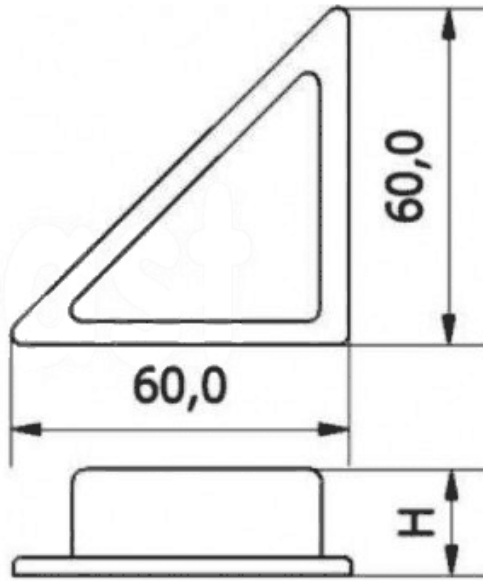

T-STR - Triangular furniture slide

Details:

- **Material: PP**
- **Color: black (RAL 9005)**
- **Mounted with upholstery staples.**
- **Used in production of upholstered furniture**
- **Standard pack: 100 pcs**

Symbol	Height H	Material	Color
	[mm]		
T-STR-05	5	PP	black
T-STR-15	15	PP	black
T-STR-25	25	PP	black