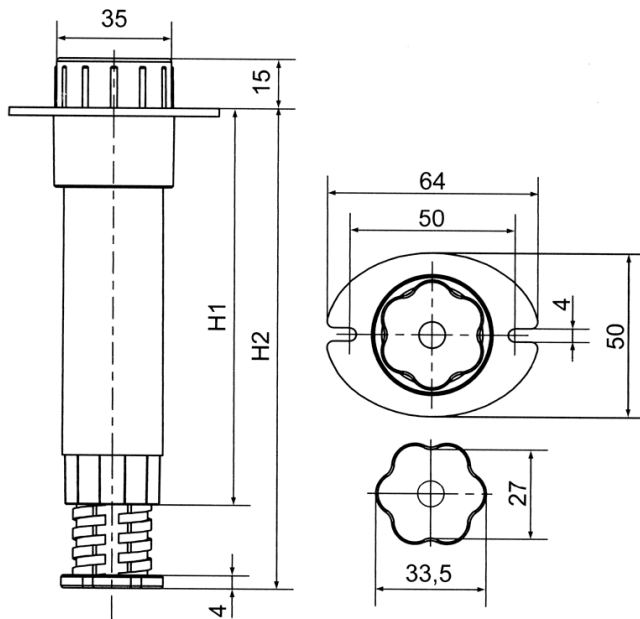

T-STPR - Adjustable plastic feet

Details:

- **Material: ABS**
- **Colour: black (RAL 9005)**
- Anti-slide feet

Symbol	H1	H2	Material	Color
	[mm]	[mm]		
T-STPR	121	125 - 220	ABS	black