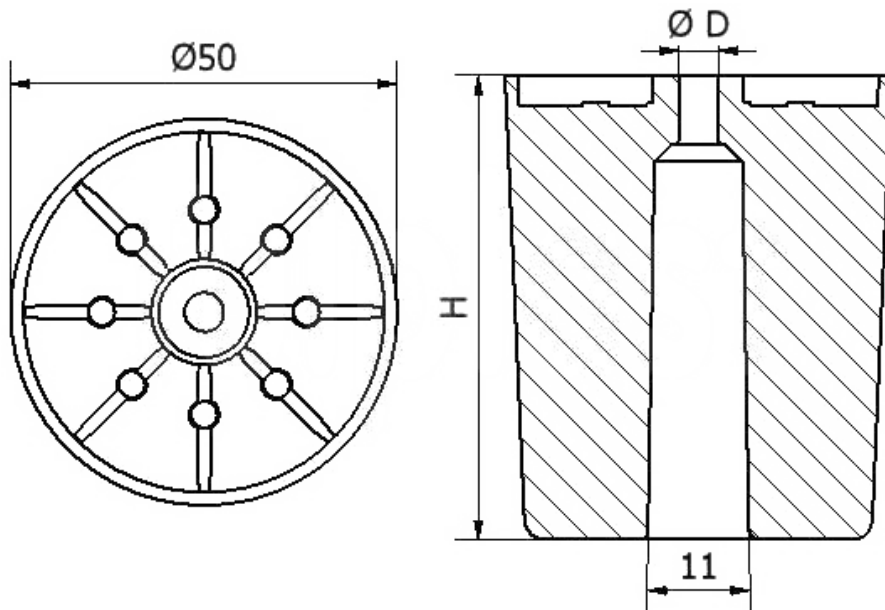

T-SOW - Round feet, screw mounted

Details:

- **Material: PP**
- **Color: black (RAL 9005)**
- **Screw mounted**
- **Used in furniture**

Symbol	Ext. diameter	Height H	ØD	Material	Color
	[mm]	[mm]	[mm]		
T-SOW-15	50	15	5	PP	black
T-SOW-25	50	25	5	PP	black
T-SOW-28	50	28	5	PP	black
T-SOW-35	50	35	5	PP	black
T-SOW-40	50	40	5	PP	black