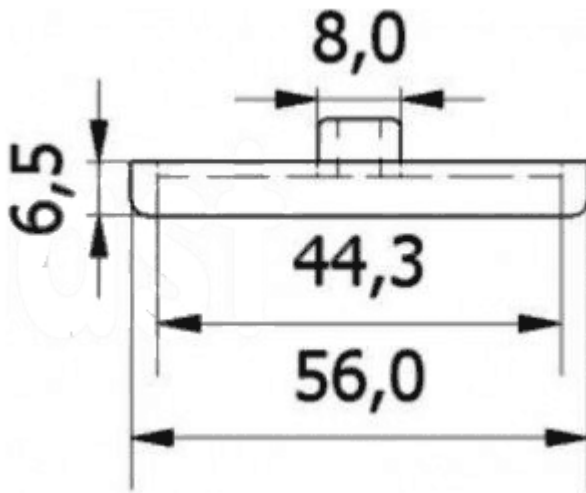

T-SOB - Round furniture foot with pin

Details:

- **Material: PP**
- **Color: black (RAL 9005)**
- **Standard pack: 100 pcs**

Symbol	Ext. diameter	Material	Color
	[mm]		
T-SOB	56	PP	black