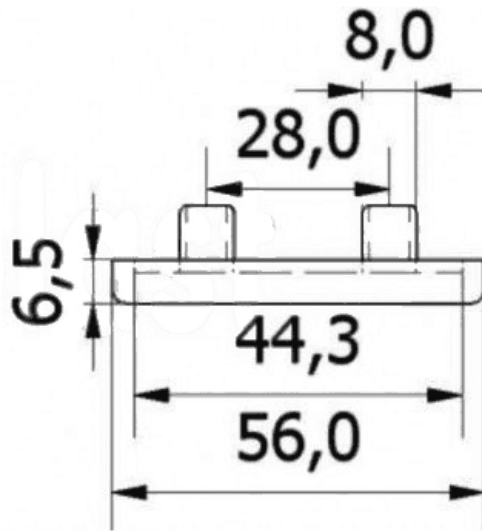

T-SO2B - Round furniture foot with two pins

Details:

- **Material: PP**
- **Color: black (RAL 9005)**
- **Standard pack: 100 pcs**

Symbol	Ext. diameter	Material	Color
	[mm]		
T-SO2B	56	PP	black