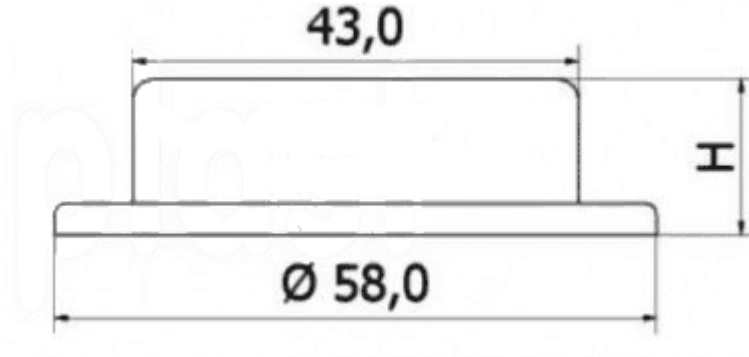

T-SO - Round furniture slide

Details:

- **Material: PP**
- **Color: black (RAL 9005)**
- **Mounted with upholstery staples.**
- **Used in production of upholstered furniture**
- **MOQ: 3000 pcs**

Symbol	Height H	Material	Color
	[mm]		
T-SO-15	15	PP	black
T-SO-20	25	PP	black