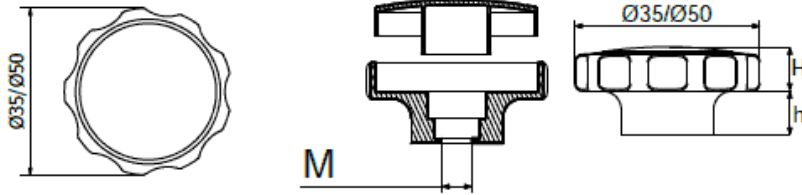

T-POK-02 - Star knobs for self assembly

Details:

- **Plastic knob (polyamide)**
- **Available colours: black (RAL 9005)**
- **Can be mounted with any M5/M6/M8/M10 screw/nut**
- **Standard pack: 100 pcs**

Symbol	Ext. diameter	Int. thread M	H	h	Material	Color
	[mm]		[mm]	[mm]		
T-POK-02-35-M5	35	M5	15	10	PA	black
T-POK-02-35-M6	35	M6	15	10	PA	black
T-POK-02-35-M8	35	M8	15	10	PA	black
T-POK-02-50-M8	50	M8	15	10	PA	black
T-POK-02-50-M10	50	M10	15	10	PA	black