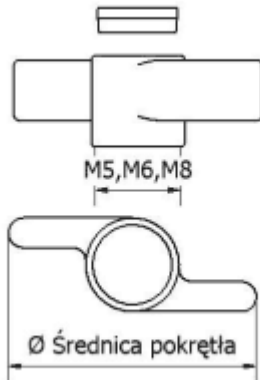

## T-PMS - Winged knob

### Details:

- **Material: Polyamid**
- **Colour: black (RAL 9005)**
- Easy and universal mounting by punching
- Light and durable, thanks to hardened structure
- Tight fit
- Resistant to grease and oils
- Standard pack: 100 pcs

Symbol	Knob diameter	Int. thread	Material	Color
	[mm]			
T-PMS-30-M5	30	M5	PA	black
T-PMS-30-M6	30	M6	PA	black
T-PMS-40-M6	40	M6	PA	black
T-PMS-40-M8	40	M8	PA	black
T-PMS-50-M6	50	M6	PA	black
T-PMS-50-M8	50	M8	PA	black
T-PMS-68-M8	68	M8	PA	black