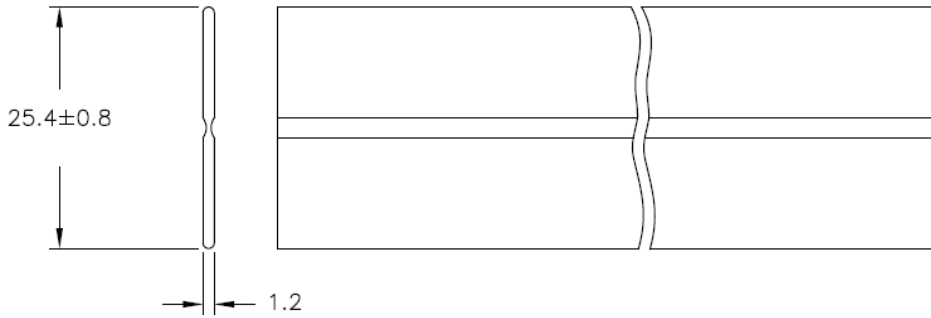

## SLH-16-1 - Single Living Hinge

**Details:**

- **Material: Polypropylene, RMS-54\***
- **Color: Natural**
- Standard Pack: 30m Rolls

Symbol	Standard pack	Material	Flammability	Color
	[m]			
SLH-16-1	30.5	PP	UL94 HB	natural