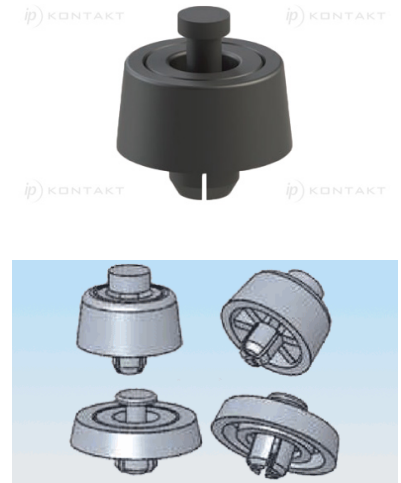

SFF - Soft Fast Foot

Details:

- **Material: Foot: TPE, 86 Shore A, RMS-42***
- **Pin: Polypropylene, RMS-126***
- **Color: Black**
- Standard Pack: 100/Bag

Symbol	A	Panel thickness range B	Height C	Ext. diameter D	Mounting hole diameter E	Material	Flammability	Color
	[mm]	[mm]	[mm]	[mm]	[mm]			
SFF-018	18	0.8 - 1.5	10	20	7.75	TPE	UL94 V-2	black
SFF-021	20	5.0 - 8.0	6	21	7.75	TPE	UL94 V-2	black
SFF-023	23	0.8 - 1.5	5	25	7.75	TPE	UL94 V-2	black
SFF-028	18	0.8 - 1.5	15	20	7.75	TPE	UL94 V-2	black