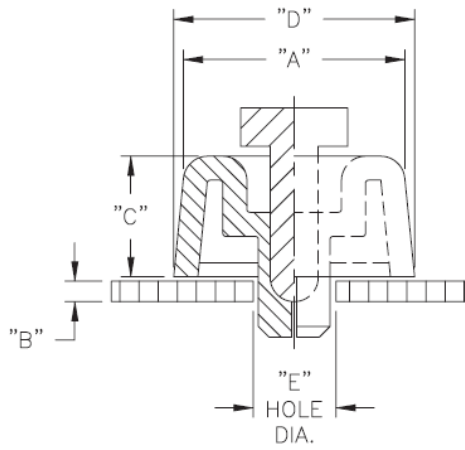

SFF - Soft Fast Foot

Details:

- **Material: Foot: TPE, 86 Shore A, RMS-42***
- **Pin: Polypropylene, RMS-126***
- **Color: Black**
- Standard Pack: 100/Bag

Symbol	A	Panel thickness range B	Height C	Ext. diameter D	Mounting hole diameter E	Material	Flammability	Color
	[mm]	[mm]	[mm]	[mm]	[mm]			
SFF-018	18	0.8 - 1.5	10	20	7.75	TPE	UL94 V-2	black
SFF-021	20	5.0 - 8.0	6	21	7.75	TPE	UL94 V-2	black
SFF-023	23	0.8 - 1.5	5	25	7.75	TPE	UL94 V-2	black
SFF-028	18	0.8 - 1.5	15	20	7.75	TPE	UL94 V-2	black