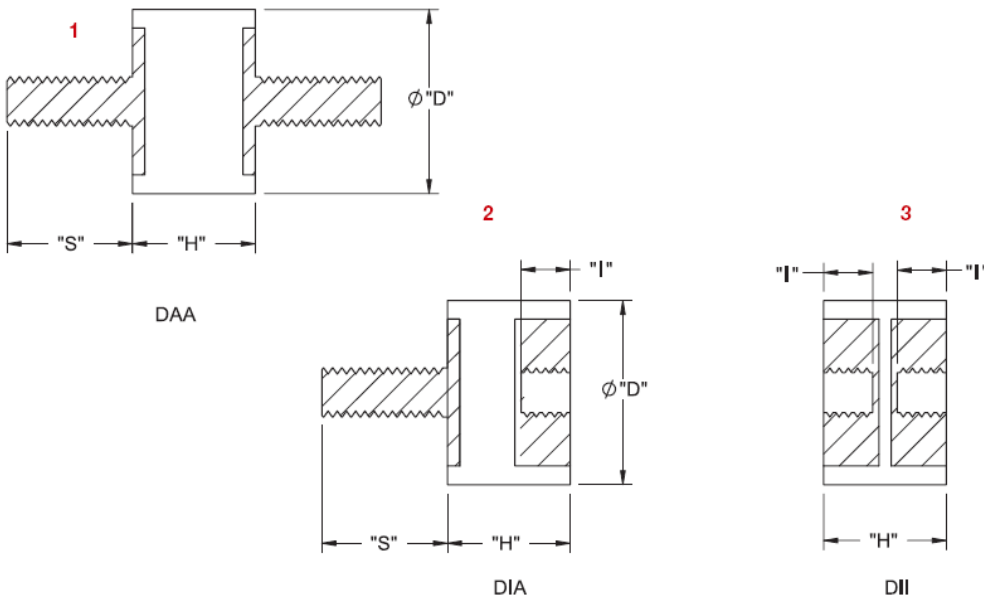

SDD - Metric Vibration Mount

Details:

- **Material: Natural Rubber; 55 Shore A, RMS-207***
- **Color: Black**
- **Inserts/Studs: ST37 Galvanized Steel, RMS-266***
- Standard Pack: 100/Bag
- Standard pack: 100 pcs

Symbol	Ext. diameter D	Height H	Metric thread	Ext. thread length S	Int. thread length I	Fig.	Color
	[mm]	[mm]		[mm]	[mm]		
SDD-DAA-15-8-M4	15	8	M4	10	-	1	black
SDD-DIA-1530-M4	15	30	M4	15	4	2	black
SDD-DIA-1515-M4	15	15	M4	13	4	2	black
SDD-DII-1515-M4	15	15	M4	-	4	3	black
SDD-DAA-2515-M6	25	15	M6	18.5	-	1	black
SDD-DAA-2520-M6	25	20	M6	18.5	-	1	black
SDD-DIA-2025-M6	20	25	M6	19	6	2	black