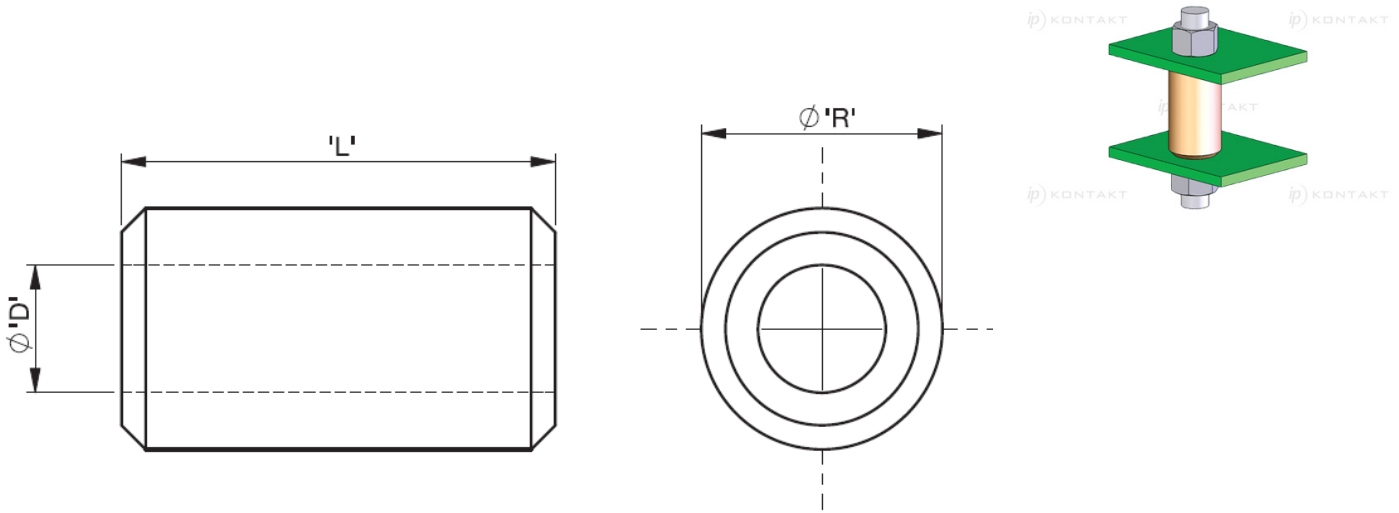

## RRSB - Plastic / Metal Round Spacers

### Details:

- **Material: Brass, RMS-260\***
- **Nickel Plating, RMS-234\***
- Standard pack: 500/Bag

Symbol	Int. diameter D	Ext. diameter R	Length L	Standard pack	Material
	[mm]	[mm]	[mm]	[szt./pcs]	
RRSB-2240-02	2.2	4	2	100	brass, nickel plated
RRSB-2240-03	2.2	4	3	100	brass, nickel plated
RRSB-2240-04	2.2	4	4	100	brass, nickel plated
RRSB-2240-05	2.2	4	5	100	brass, nickel plated
RRSB-2240-06	2.2	4	6	100	brass, nickel plated
RRSB-2240-07	2.2	4	7	100	brass, nickel plated
RRSB-2240-08	2.2	4	8	100	brass, nickel plated
RRSB-2240-09	2.2	4	9	100	brass, nickel plated
RRSB-2240-10	2.2	4	10	100	brass, nickel plated
RRSB-2240-11	2.2	4	11	100	brass, nickel plated
RRSB-2240-12	2.2	4	12	100	brass, nickel plated
RRSB-2240-13	2.2	4	13	100	brass, nickel plated
RRSB-2240-14	2.2	4	14	100	brass, nickel plated
RRSB-2240-15	2.2	4	15	100	brass, nickel plated
RRSB-2240-16	2.2	4	16	100	brass, nickel plated
RRSB-2240-17	2.2	4	17	100	brass, nickel plated
RRSB-2240-18	2.2	4	18	100	brass, nickel plated
RRSB-2240-19	2.2	4	19	100	brass, nickel plated
RRSB-2240-20	2.2	4	20	100	brass, nickel plated
RRSB-2240-21	2.2	4	21	100	brass, nickel plated
RRSB-2240-22	2.2	4	22	100	brass, nickel plated
RRSB-2240-23	2.2	4	23	100	brass, nickel plated
RRSB-2240-24	2.2	4	24	100	brass, nickel plated
RRSB-2240-25	2.2	4	25	100	brass, nickel plated
RRSB-2240-26	2.2	4	26	100	brass, nickel plated