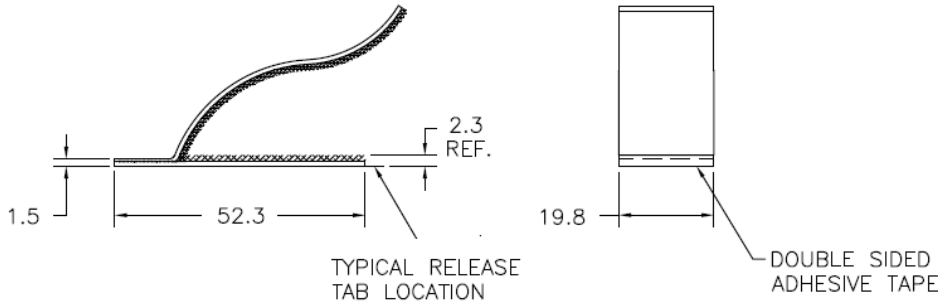

## RKWFA-16-300 - Kwik Wrap on Adhesive Hook & Loop

**Details:**

- **Material: LDPE Hook, RMS-249\***
- **Nylon Knit Loop, RMS-251\***
- **Color: Black**
- **Acrylic Adhesive, RMS-113\***
- **Standard Pack: 100/Bag**

Symbol	Max. cable bundle diameter	Color
	[mm]	
RKWFA-16-300	19.05	black