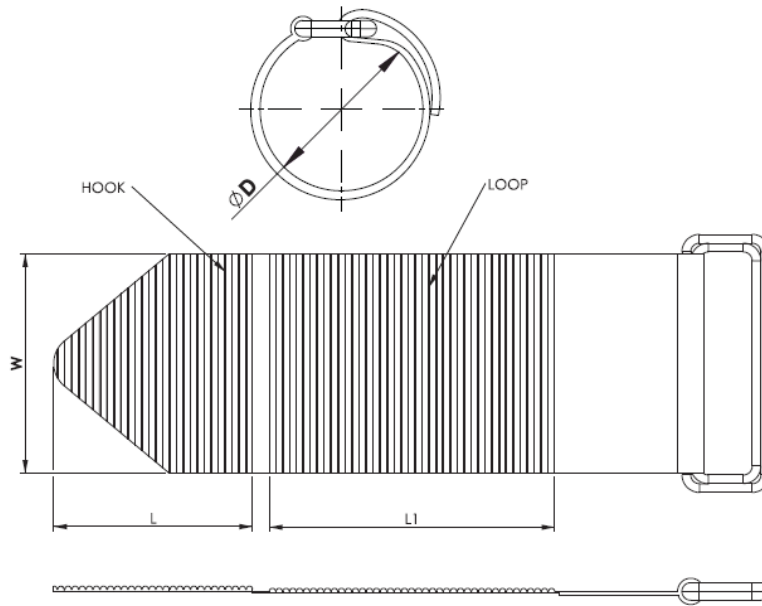

RKWDA - Kwik Wrap D Style Hook & Loop

Details:

- **Material: Buckle: Nylon, RMS-363* Color: Black**
- **UL94 V-2 Nylon Knit Loop, RMS-312***
- **Laminated on a PE/PP Hook, RMS-342* Color: Black**
- **Standard Pack: 500/Bag**

Symbol	Cable diameter range	Width W	Length L	L1	Standard pack
	[mm]	[mm]	[mm]	[mm]	[szt./pcs]
RKWDA-16-300	45 - 75	16	70	230	500
RKWDA-20-300	45 - 75	20	70	1.3	500
RKWDA-25-300	65 - 105	25	70	330	500