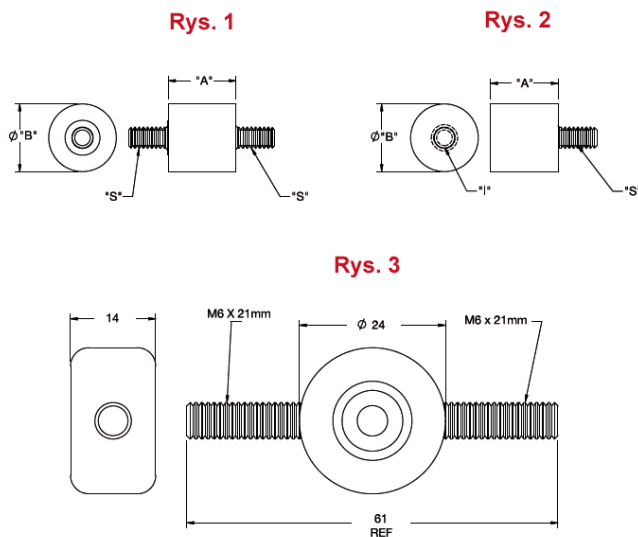

QM - Vibration Mount

Details:

- **Material: Neoprene Rubber 40 Shore A, RMS-241***
- **Color: Black;**
- **Insert/Studs: 1010-1020 Steel, RMS-242***
- **Plating: RMS-274***
- **QM8 only: IIR, Shore 55 Shore A, RMS 360* Color: Black; Stud: Brass, RMS-349***
- **Standard Pack: 100/Bag**

Symbol	A ±0.5	B ±0.5	Ext. thread S	Int. thread I	Fig.	Ref. Load at 15% Deflection	Color
	[mm]	[mm]					
QM1	11.1	11.1	#6-32 x 1/4	-	1	4 kg	black
QM1T	11.1	11.1	#6-32 x 1/4	#6-32 x 3/16	2	2 kg	black
QM2T	11.1	11.1	#6-32 x 1/2	#6-32 x 3/16	2	3 kg	black
QM3	12.7	11.1	#8-32 x 3/8	-	1	4 kg	black
QM3T	12.7	11.1	#8-32 x 3/8	#8-32 x 3/16	2	4 kg	black
QM4	12.7	14.3	#8-32 x 3/8	-	1	7 kg	black
QM4T	12.7	14.3	#8-32 x 3/8	#8-32 x 3/16	2	13 kg	black
QM5	19.1	25.4	#1/4-20 x 1/2	-	1	20 kg	black
QM7	14.3	12.7	#10-32 x 3/8	-	1	1 kg	black
QM7T	14.3	12.7	#10-32 x 3/8	#10-32 x 3/16	2	5 kg	black
QM8	-	-	-	-	3	5 kg	black