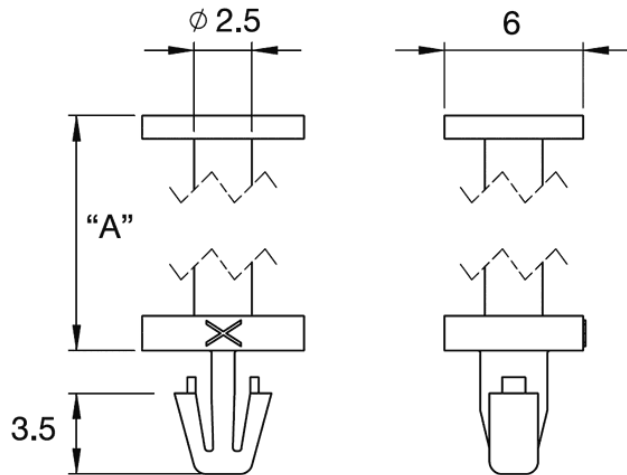

PSD - Metric Push Spacer

Bottom Hole: Snap-lock: Ø 3 - 3.1
Panel Thickness: 1.6

Details:

- **Material: UL94 V-2 Nylon 6/6, RMS-01***
- **Material: UL94 V-0 Nylon 6/6, RMS-19***
- **Color: Natural**
- **Standard Pack: 1000/Bag**

Symbol	Height A ±0.4	Mounting hole diameter range [mm]	Grubość panelu [mm]	Material	Flammability	Color
	[mm]					
PSD-4M-01	4	3.0 - 3.1	1.6	PA 66	UL94 V-2	natural
PSD-4M-19	4	3.0 - 3.1	1.6	PA 66	UL94 V-0	natural
PSD-6M-01	6	3.0 - 3.1	1.6	PA 66	UL94 V-2	natural
PSD-6M-19	6	3.0 - 3.1	1.6	PA 66	UL94 V-0	natural
PSD-7M-01	7	3.0 - 3.1	1.6	PA 66	UL94 V-2	natural
PSD-7M-19	7	3.0 - 3.1	1.6	PA 66	UL94 V-0	natural
PSD-8M-01	8	3.0 - 3.1	1.6	PA 66	UL94 V-2	natural
PSD-8M-19	8	3.0 - 3.1	1.6	PA 66	UL94 V-0	natural
PSD-10M-01	10	3.0 - 3.1	1.6	PA 66	UL94 V-2	natural
PSD-10M-19	10	3.0 - 3.1	1.6	PA 66	UL94 V-0	natural
PSD-12M-01	12	3.0 - 3.1	1.6	PA 66	UL94 V-2	natural
PSD-12M-19	12	3.0 - 3.1	1.6	PA 66	UL94 V-0	natural
PSD-14M-01	14	3.0 - 3.1	1.6	PA 66	UL94 V-2	natural
PSD-14M-19	14	3.0 - 3.1	1.6	PA 66	UL94 V-0	natural
PSD-18M-01	18	3.0 - 3.1	1.6	PA 66	UL94 V-2	natural
PSD-18M-19	18	3.0 - 3.1	1.6	PA 66	UL94 V-0	natural