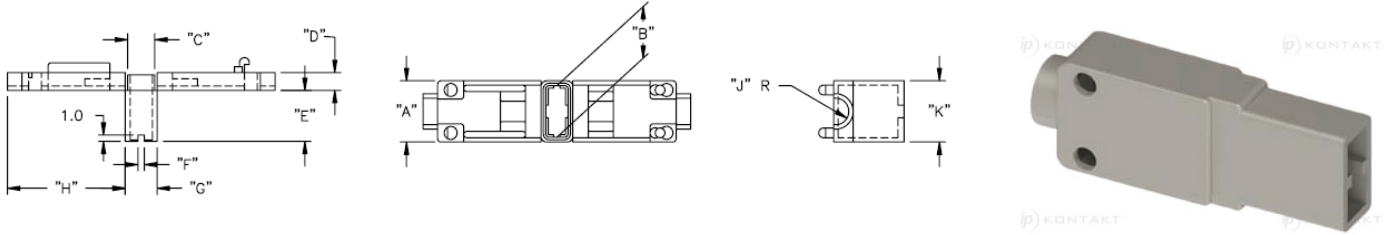

OS - One Touch Sleeve Insulator

Details:

- **Material: Nylon 6, RMS-120***
- **Color: Natural**
- **Standard Pack: 500/Bag**

Symbol	Terminal type	Cable diameter	A	B	C	D	E	F	G	H	J	K	Material	Flammability	Color
		[mm]	[mm]	[mm]	[mm]	[mm]	[mm]	[mm]	[mm]	[mm]	[mm]	[mm]			
OS-187	187 series	3.6	8.4	6.1	2.6	2.6	6.8	1	4.2	17.6	1.8	7.5	PA 6	UL94 V-2	natural
OS-250	250 series	3.8	9.6	8	3.4	2.8	8	1	5	18.5	1.9	9.6	PA 6	UL94 V-2	natural