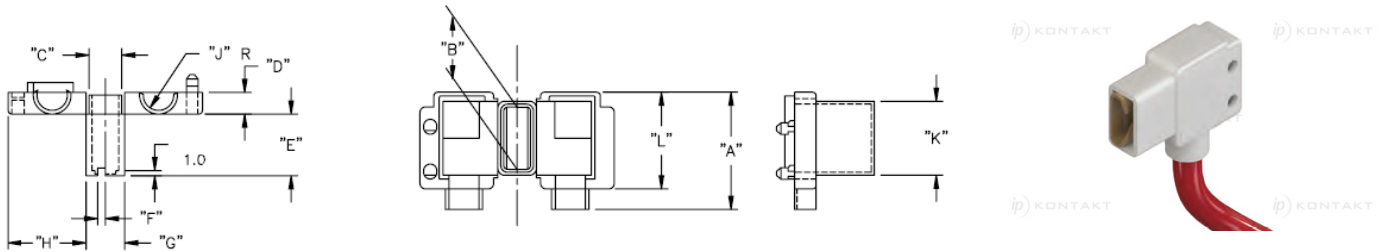

OF - One Touch Sleeve Insulator

Details:

- **Material: Nylon 6, RMS-120***
- **Color: Natural**
- **Standard Pack: 500/Bag**

Symbol	Terminal type	Cable diameter	Material	Flammability	Color
		[mm]			
OF-250	Flag Type 250 Series	3.9	PA 6	UL94 V-2	natural