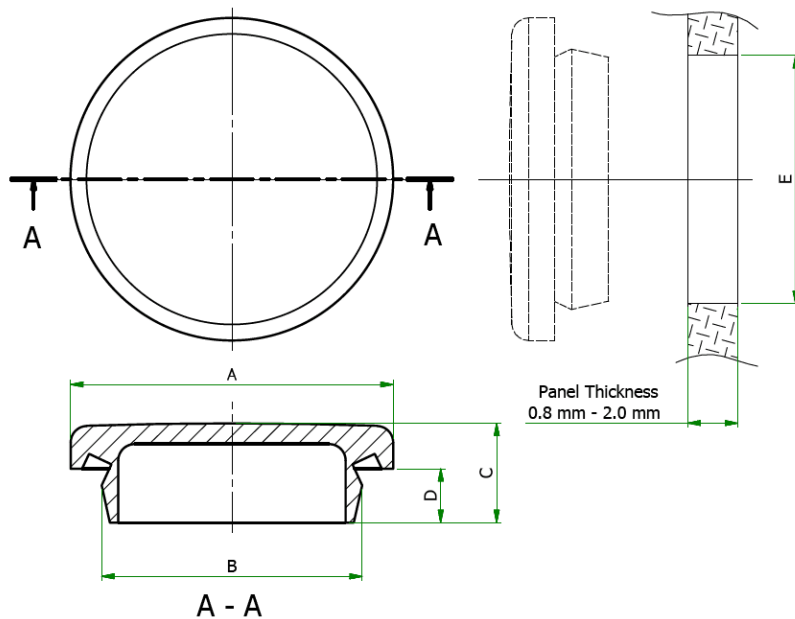

## O-ZW - Body plugs

### Details:

- **Material: TPR**
- **Color: black**
- **Quick to fit**
- **Each size covers a range of panel thicknesses**
- **Withstand temperatures between -40°C and +135°C**

Symbol	Head diameter A	B	C	D	Mounting hole diameter E	Panel thickness range	Material	Color	Standard pack
	[mm]				[mm]				[mm]
O-ZW-10	19	11.5	12	6.5	10	0.8 - 2.0	TPR	black	5000
O-ZW-12	21	13.3	12	6.5	12	0.8 - 2.0	TPR	black	5000
O-ZW-14	23	15.5	12	6.5	14	0.8 - 2.0	TPR	black	5000
O-ZW-16	25	17.6	12	6.5	16	0.8 - 2.0	TPR	black	5000
O-ZW-18	27	19.6	12	6.5	18	0.8 - 2.0	TPR	black	2500
O-ZW-20	29	21.6	12	6.5	20	0.8 - 2.0	TPR	black	2500
O-ZW-22	31	23.5	12	6.5	22	0.8 - 2.0	TPR	black	2500
O-ZW-25	34	26.5	12.5	6.5	25	0.8 - 2.0	TPR	black	3000
O-ZW-30	39	31.5	12	6.5	30	0.8 - 2.0	TPR	black	2000
O-ZW-45	54	48	13	8	45	0.8 - 2.0	TPR	black	1000