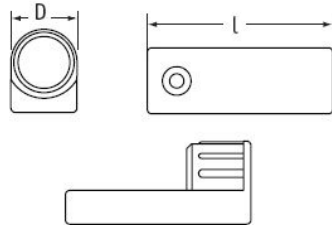

## O-SWO - Stand-Off Round Feet

**Details:**

- **Material: LDPE**
- **Color: black**
- Standard pack: 500 pcs

Symbol	D	l	Material	Color	Standard pack	Notes
	[mm]	[mm]			[szt./pcs]	
O-SWO-20-462	20	46.2	LDPE	black	500	-
O-SWO-30-515	30	51.5	LDPE	black	500	plain shank
O-SWO-38-517	38	51.7	LDPE	black	500	plain shank