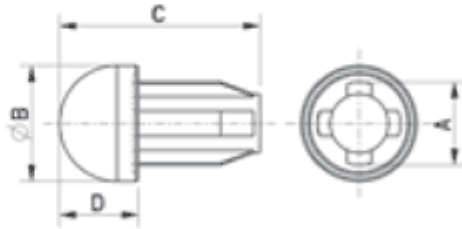

## O-STWC - Plug in feet

**Typ 1**  
Type 1

**Typ 2**  
Type 2

**Details:**

- **Material:** LDPE, PVC
- **Colour:** black, grey
- Standard pack: 500 pcs

Symbol	ØA	Ext. diameter ØB	C	D	Material	Color	Type
	[mm]	[mm]	[mm]	[mm]			
O-STWC-1	4.7	10	12	7	LDPE	grey	1
O-STWC-2	6.8	9.5	16.5	6.5	PVC	black	2