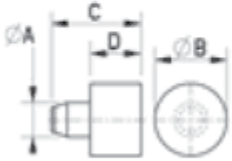

## O-STWC - Plug in feet

**Typ 1**  
Type 1

**Typ 2**  
Type 2

**Details:**

- **Material:** LDPE, PVC
- **Colour:** black, grey
- Standard pack: 500 pcs

Symbol	ØA	Ext. diameter ØB	C	D	Material	Color	Type
	[mm]	[mm]	[mm]	[mm]			
O-STWC-1	4.7	10	12	7	LDPE	grey	1
O-STWC-2	6.8	9.5	16.5	6.5	PVC	black	2