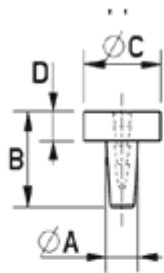

O-STW - Insert Foot

Typ 1

Typ 2

Typ 3

Details:

- **Material: PVC**
- **Color: Black or Natural**
- Prevents sliding and reduces vibration
- Easy mounting through simple design

Symbol	Recommended panel thickness	A	B	C	D	E	Type	Material	Color
	[mm]	[mm]	[mm]	[mm]	[mm]	[mm]			
O-STW-30-100	-	3	10	8	3	-	1	PVC	black
O-STW-40-100	-	4	10	12	3	-	1	PVC	black
O-STW-50-130	-	5	13	13	3	-	1	PVC	black
O-STW-50-100	-	5	10	16	4	-	1	PVC	black
O-STW-42-130	-	4.2	13	9	3.5	-	2	PVC	natural
O-STW-60-195	1.2	6	19.5	10	2.5	4	3	PVC	black