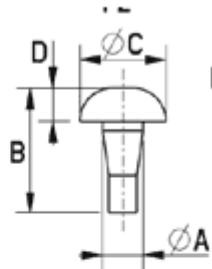

O-STW - Insert Foot

Typ 1

Typ 2

Typ 3

Details:

- **Material: PVC**
- **Color: Black or Natural**
- Prevents sliding and reduces vibration
- Easy mounting through simple design

Symbol	Recommended panel thickness	A	B	C	D	E	Type	Material	Color
	[mm]	[mm]	[mm]	[mm]	[mm]	[mm]			
O-STW-30-100	-	3	10	8	3	-	1	PVC	black
O-STW-40-100	-	4	10	12	3	-	1	PVC	black
O-STW-50-130	-	5	13	13	3	-	1	PVC	black
O-STW-50-100	-	5	10	16	4	-	1	PVC	black
O-STW-42-130	-	4.2	13	9	3.5	-	2	PVC	natural
O-STW-60-195	1.2	6	19.5	10	2.5	4	3	PVC	black