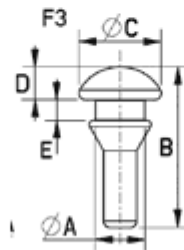

O-STW - Insert Foot

Typ 1

Typ 2

Typ 3

Details:

- **Material: PVC**
- **Color: Black or Natural**
- Prevents sliding and reduces vibration
- Easy mounting through simple design

Symbol	Recommended panel thickness	A	B	C	D	E	Type	Material	Color
	[mm]	[mm]	[mm]	[mm]	[mm]	[mm]			
O-STW-30-100	-	3	10	8	3	-	1	PVC	black
O-STW-40-100	-	4	10	12	3	-	1	PVC	black
O-STW-50-130	-	5	13	13	3	-	1	PVC	black
O-STW-50-100	-	5	10	16	4	-	1	PVC	black
O-STW-42-130	-	4.2	13	9	3.5	-	2	PVC	natural
O-STW-60-195	1.2	6	19.5	10	2.5	4	3	PVC	black