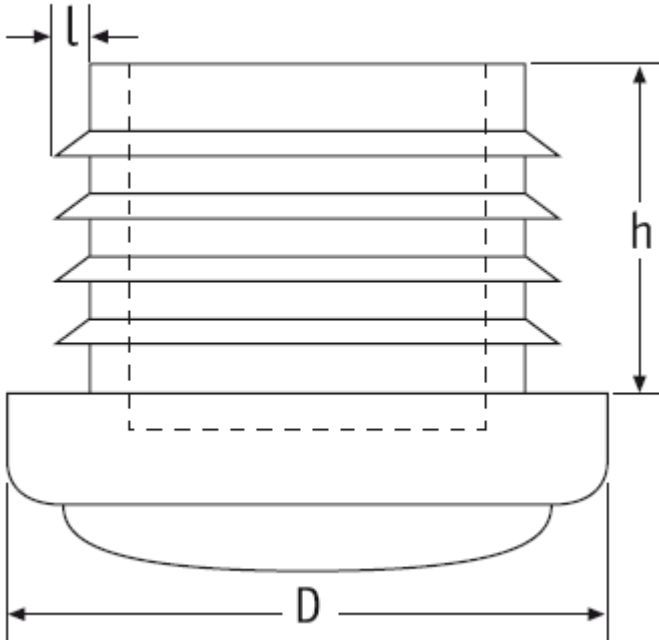

O-SSF - Felt Glides

Details:

- **Material: Nylon with Felt Base**
- Inserts with felt base to protect wooden floor surfaces

Symbol	Ext. diameter D	l	h	Material	Color	Standard pack
	[mm]	[mm]	[mm]			[szt./pcs]
O-SSF-19	19	1.5 - 2.0	19	PA	black	1750
O-SSF-20	20	1.5 - 2.0	19	PA	black	1750
O-SSF-22	22	1.5 - 2.0	19	PA	black	2500
O-SSF-25	25	1.5 - 2.0	19	PA	black	2250
O-SSF-32	32	1.5 - 2.0	19	PA	black	1250