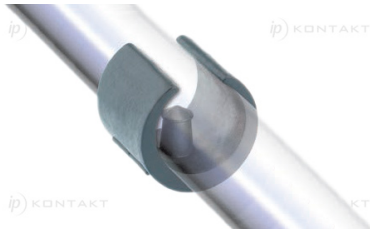

O-SPO - Metric Saddle Feet

Details:

- **Material: LDPE**
- **Color: black**
- Fit around metal tubes to act as a foot
- Ideal for protecting floor surfaces
- Standard pack: see table

Symbol	Fits tube diameter	Peg diameter	Material	Color	Standard pack
	[mm]	[mm]			[szt./pcs]
O-SPO-1416	14 - 16	5.5	LDPE	black	4000
O-SPO-1618	16 - 18	5.5	LDPE	black	4000
O-SPO-1820	18 - 20	5.5	LDPE	black	4000
O-SPO-2022	20 - 22	5.5	LDPE	black	3000
O-SPO-2426	24 - 26	7.5	LDPE	black	1500
O-SPO-2830	28 - 30	7.5	LDPE	black	1500