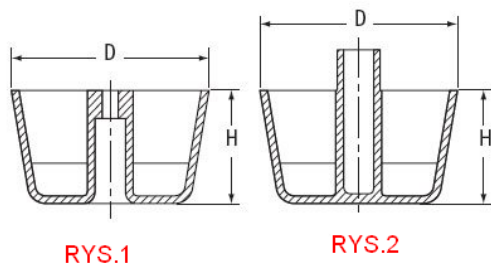

O-SOFM - Glide Feet

Details:

- **Material: PP**
- **Color: black -BLK, silver -SIL**
- Ideal for wooden furniture and cabinets
- Smooth non-abrasive surface ideal for wooden and carpeted floors
- Type 1: screw fixing
- Type 2: knock-on assembly
- Standard pack: see table

Symbol	Fig.	Ext. diameter D	Height H	Material	Color	Standard pack
		[mm]	[mm]			[szt./pcs]
O-SOFM-2421-BLK	1	50	34	PP	black	900
O-SOFM-2421-SIL	1	50	34	PP	silver	900
O-SOFM-2420-BLK	2	50	34	PP	black	800