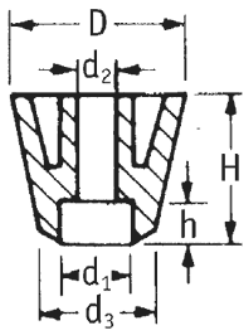

O-SOFG - Screw-On Feet

Rys. 1
Fig. 1

Rys. 2
Fig. 2

Details:

- **Material: LDPE, TPR or Natural Rubber**
- **Colour: black**
- TPR is recommended for excellent slip resistance
- Fit with screws (not supplied)
- Standard pack: see table

Symbol	Fig.	Height H	Ext. diameter D	d ₃	d ₂	d ₁	h	Material	Color	Standard pack
		[mm]	[mm]	[mm]	[mm]	[mm]	[mm]			[szt./pcs]
O-SOFG-1-071-159-1	1	7.1	15.9	13.5	7.9	3.2	4	LDPE	black	10000
O-SOFG-1-071-159-2	1	7.1	15.9	13.5	7.9	3.2	4	TPR	black	10000
O-SOFG-1-095-164-1	1	9.5	16.4	16.4	6.4	4	5.6	LDPE	black	10000
O-SOFG-1-095-164-2	1	9.5	16.4	16.4	6.4	4	5.6	TPR	black	10000
O-SOFG-1-113-193-1	1	11.3	19.3	18	7.5	3.2	7.9	LDPE	black	5000
O-SOFG-1-113-193-2	1	11.3	19.3	18	7.5	3.2	7.9	TPR	black	5000
O-SOFG-1-119-198-1	1	11.9	19.8	18.2	9.5	4.7	6.3	LDPE	black	5000
O-SOFG-1-119-198-2	1	11.9	19.8	18.2	9.5	4.7	6.3	TPR	black	5000
O-SOFG-1-159-190-1	1	15.9	19	12.7	7.9	4	4.8	LDPE	black	5000
O-SOFG-1-159-190-2	1	15.9	19	12.7	7.9	4	4.8	TPR	black	5000
O-SOFG-1-182-185-1	1	18.2	18.5	17.5	8.5	4.8	7.9	LDPE	black	2000
O-SOFG-1-182-185-2	1	18.2	18.5	17.5	8.5	4.8	7.9	TPR	black	2000
O-SOFG-1-254-222-1	1	25.4	22.2	12.7	8.7	4	14.3	LDPE	black	3000

Symbol	Fig.	Height H	Ext. diameter D	d ₃	d ₂	d ₁	h	Material	Color	Standard pack
		[mm]	[mm]	[mm]	[mm]	[mm]	[mm]			[szt./pcs]
O-SOFG-1-254-222-2	1	25.4	22.2	12.7	8.7	4	14.3	TPR	black	3000
O-SOFG-2-080-190-3	2	8	19	16	7	3	6	natural rubber	black	425
O-SOFG-2-080-220-3	2	8	22	19	10	3	6	natural rubber	black	300
O-SOFG-2-090-160-3	2	9	16	13	7	3	4	natural rubber	black	425
O-SOFG-2-090-250-3	2	9	25	20	13.5	5	6	natural rubber	black	250
O-SOFG-2-095-175-1	2	9.5	17.5	17.5	7.9	4	5.2	LDPE	black	3500
O-SOFG-2-095-175-2	2	9.5	17.5	17.5	7.9	4	5.2	TPR	black	3500
O-SOFG-2-150-270-3	2	15	27	20	10	6	10	natural rubber	black	250
O-SOFG-2-160-450-1	2	16	45	30	10.5	5	10	LDPE	black	3000
O-SOFG-2-190-550-1	2	19	55	40	10.5	5	12	LDPE	black	750
O-SOFG-2-230-350-3	2	23	35	30	9	6	5	natural rubber	black	450