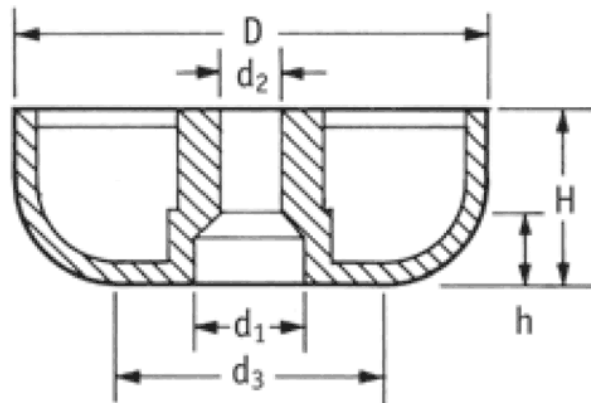

O-SOFG - Screw-On Feet

Rys. 1
Fig. 1

Rys. 2
Fig. 2

Details:

- **Material: LDPE, TPR or Natural Rubber**
- **Colour: black**
- TPR is recommended for excellent slip resistance
- Fit with screws (not supplied)
- Standard pack: see table

Symbol	Fig.	Height H	Ext. diameter D	d ₃	d ₂	d ₁	h	Material	Color	Standard pack
		[mm]	[mm]	[mm]	[mm]	[mm]	[mm]			[szt./pcs]
O-SOFG-1-071-159-1	1	7.1	15.9	13.5	7.9	3.2	4	LDPE	black	10000
O-SOFG-1-071-159-2	1	7.1	15.9	13.5	7.9	3.2	4	TPR	black	10000
O-SOFG-1-095-164-1	1	9.5	16.4	16.4	6.4	4	5.6	LDPE	black	10000
O-SOFG-1-095-164-2	1	9.5	16.4	16.4	6.4	4	5.6	TPR	black	10000
O-SOFG-1-113-193-1	1	11.3	19.3	18	7.5	3.2	7.9	LDPE	black	5000
O-SOFG-1-113-193-2	1	11.3	19.3	18	7.5	3.2	7.9	TPR	black	5000
O-SOFG-1-119-198-1	1	11.9	19.8	18.2	9.5	4.7	6.3	LDPE	black	5000
O-SOFG-1-119-198-2	1	11.9	19.8	18.2	9.5	4.7	6.3	TPR	black	5000
O-SOFG-1-159-190-1	1	15.9	19	12.7	7.9	4	4.8	LDPE	black	5000
O-SOFG-1-159-190-2	1	15.9	19	12.7	7.9	4	4.8	TPR	black	5000
O-SOFG-1-182-185-1	1	18.2	18.5	17.5	8.5	4.8	7.9	LDPE	black	2000
O-SOFG-1-182-185-2	1	18.2	18.5	17.5	8.5	4.8	7.9	TPR	black	2000
O-SOFG-1-254-222-1	1	25.4	22.2	12.7	8.7	4	14.3	LDPE	black	3000

Symbol	Fig.	Height H	Ext. diameter D	d ₃	d ₂	d ₁	h	Material	Color	Standard pack
		[mm]	[mm]	[mm]	[mm]	[mm]	[mm]			[szt./pcs]
O-SOFG-1-254-222-2	1	25.4	22.2	12.7	8.7	4	14.3	TPR	black	3000
O-SOFG-2-080-190-3	2	8	19	16	7	3	6	natural rubber	black	425
O-SOFG-2-080-220-3	2	8	22	19	10	3	6	natural rubber	black	300
O-SOFG-2-090-160-3	2	9	16	13	7	3	4	natural rubber	black	425
O-SOFG-2-090-250-3	2	9	25	20	13.5	5	6	natural rubber	black	250
O-SOFG-2-095-175-1	2	9.5	17.5	17.5	7.9	4	5.2	LDPE	black	3500
O-SOFG-2-095-175-2	2	9.5	17.5	17.5	7.9	4	5.2	TPR	black	3500
O-SOFG-2-150-270-3	2	15	27	20	10	6	10	natural rubber	black	250
O-SOFG-2-160-450-1	2	16	45	30	10.5	5	10	LDPE	black	3000
O-SOFG-2-190-550-1	2	19	55	40	10.5	5	12	LDPE	black	750
O-SOFG-2-230-350-3	2	23	35	30	9	6	5	natural rubber	black	450