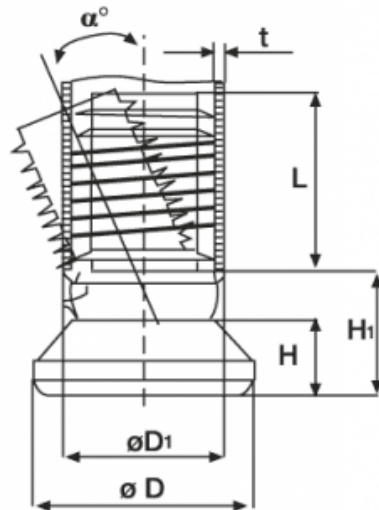

O-SLINF - Felt-Based Tiltserts

Details:

- **Material: Nylon 6**
- **Color: black**
- **Articulating insert with felt base ideal for wooden floors**

Symbol	Angle α	Ext. diameter $\varnothing D$	$\varnothing D_1$	H	H_1	L	t	Material	Color	Standard pack
	[°]	[mm]	[mm]	[mm]	[mm]	[mm]	[mm]			[szt./pcs]
O-SLINF-25-19	19	25	19	-	-	24.5	1.5 - 2.0	PA 6	black	1500
O-SLINF-25-20	19	25	20	10	18.5	24.5	1.5 - 2.0	PA 6	black	1000
O-SLINF-25-22	19	25	22	11	18.5	24.5	1.5 - 2.0	PA 6	black	1000
O-SLINF-25-25	19	25	25	11	18.5	24.5	1.5 - 2.0	PA 6	black	1000
O-SLINF-25-28	19	25	28	-	-	24.5	1.5 - 2.0	PA 6	black	1000
O-SLINF-30-19	19	30	19	-	-	24.5	1.5 - 2.0	PA 6	black	1000
O-SLINF-30-20	19	30	20	11	19.5	24.5	1.5 - 2.0	PA 6	black	1000
O-SLINF-30-22	19	30	22	11	19.5	24.5	1.5 - 2.0	PA 6	black	1000
O-SLINF-30-25	19	30	25	11	19	24.5	1.5 - 2.0	PA 6	black	1000
O-SLINF-30-28	19	30	28	-	-	24.5	1.5 - 2.0	PA 6	black	1000