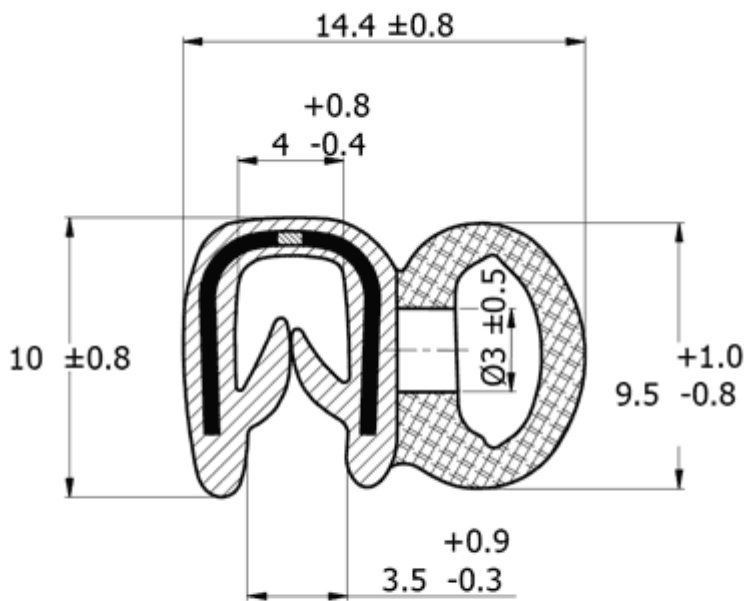

Typ 8

Typ 9

Details:

- **Material: PVC with steel spring core**
- **Color: Black (BLK), gray (GR), white (WH)**
- Supplied in rolls of 20m
- Provided protection to steel edges
- Profiles are flexible and pressed on by hand
- Suitable for -40°C to +90°C

| Symbol | Type | Panel thickness range | Material | Color | Standard pack |
|-----------------|------|-----------------------|----------|-------|---------------|
| | | [mm] | | | [m] |
| O-OKPVC2-01-BLK | 1 | 1 - 1.5 | PVC | black | 20 |
| O-OKPVC2-01-GR | 1 | 1 - 1.5 | PVC | grey | 20 |
| O-OKPVC2-01-WH | 1 | 1 - 1.5 | PVC | white | 20 |
| O-OKPVC2-02-BLK | 2 | 1 - 2 | PVC | black | 20 |
| O-OKPVC2-02-GR | 2 | 1 - 2 | PVC | grey | 20 |
| O-OKPVC2-02-WH | 2 | 1 - 2 | PVC | white | 20 |
| O-OKPVC2-03-BLK | 3 | 1.5 - 3 | PVC | black | 20 |
| O-OKPVC2-03-GR | 3 | 1.5 - 3 | PVC | grey | 20 |
| O-OKPVC2-03-WH | 3 | 1.5 - 3 | PVC | white | 20 |
| O-OKPVC2-04-BLK | 4 | 1 - 3 | PVC | black | 20 |
| O-OKPVC2-04-GR | 4 | 1 - 3 | PVC | grey | 20 |
| O-OKPVC2-04-WH | 4 | 1 - 3 | PVC | white | 20 |
| O-OKPVC2-05-BLK | 5 | 2 - 4 | PVC | black | 20 |
| O-OKPVC2-05-GR | 5 | 2 - 4 | PVC | grey | 20 |
| O-OKPVC2-05-WH | 5 | 2 - 4 | PVC | white | 20 |
| O-OKPVC2-06-BLK | 6 | 6 - 8 | PVC | black | 20 |
| O-OKPVC2-06-GR | 6 | 6 - 8 | PVC | grey | 20 |
| O-OKPVC2-06-WH | 6 | 6 - 8 | PVC | white | 20 |
| O-OKPVC2-07-BLK | 7 | 1 - 3 | PVC | black | 20 |
| O-OKPVC2-07-GR | 7 | 1 - 3 | PVC | grey | 20 |
| O-OKPVC2-07-WH | 7 | 1 - 3 | PVC | white | 20 |
| O-OKPVC2-08-BLK | 8 | 1.5 - 3 | PVC | black | 20 |

| Symbol | Type | Panel thickness range | Material | Color | Standard pack |
|-----------------|------|-----------------------|----------|-------|---------------|
| | | [mm] | | | [m] |
| O-OKPVC2-08-GR | 8 | 1.5 - 3 | PVC | grey | 20 |
| O-OKPVC2-08-WH | 8 | 1.5 - 3 | PVC | white | 20 |
| O-OKPVC2-09-BLK | 9 | 1 - 2 | PVC | black | 20 |
| O-OKPVC2-09-GR | 9 | 1 - 2 | PVC | grey | 20 |
| O-OKPVC2-09-WH | 9 | 1 - 2 | PVC | white | 20 |