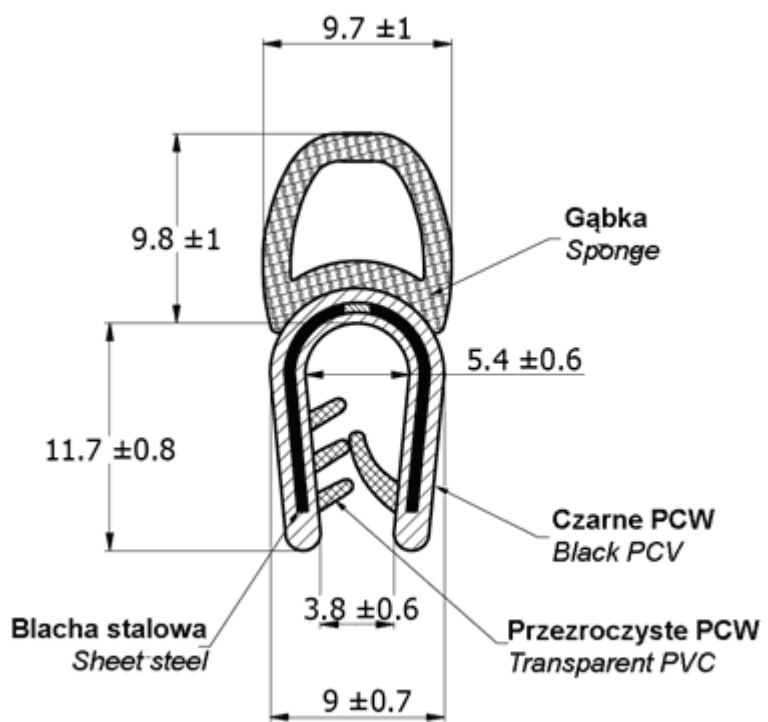

Typ 8

Typ 9

Details:

- **Material: PVC with steel spring core**
- **Color: Black (BLK), gray (GR), white (WH)**
- Supplied in rolls of 20m
- Provided protection to steel edges
- Profiles are flexible and pressed on by hand
- Suitable for -40°C to +90°C

| Symbol | Type | Panel thickness range | Material | Color | Standard pack |
|-----------------|------|-----------------------|----------|-------|---------------|
| | | [mm] | | | [m] |
| O-OKPVC2-01-BLK | 1 | 1 - 1.5 | PVC | black | 20 |
| O-OKPVC2-01-GR | 1 | 1 - 1.5 | PVC | grey | 20 |
| O-OKPVC2-01-WH | 1 | 1 - 1.5 | PVC | white | 20 |
| O-OKPVC2-02-BLK | 2 | 1 - 2 | PVC | black | 20 |
| O-OKPVC2-02-GR | 2 | 1 - 2 | PVC | grey | 20 |
| O-OKPVC2-02-WH | 2 | 1 - 2 | PVC | white | 20 |
| O-OKPVC2-03-BLK | 3 | 1.5 - 3 | PVC | black | 20 |
| O-OKPVC2-03-GR | 3 | 1.5 - 3 | PVC | grey | 20 |
| O-OKPVC2-03-WH | 3 | 1.5 - 3 | PVC | white | 20 |
| O-OKPVC2-04-BLK | 4 | 1 - 3 | PVC | black | 20 |
| O-OKPVC2-04-GR | 4 | 1 - 3 | PVC | grey | 20 |
| O-OKPVC2-04-WH | 4 | 1 - 3 | PVC | white | 20 |
| O-OKPVC2-05-BLK | 5 | 2 - 4 | PVC | black | 20 |
| O-OKPVC2-05-GR | 5 | 2 - 4 | PVC | grey | 20 |
| O-OKPVC2-05-WH | 5 | 2 - 4 | PVC | white | 20 |
| O-OKPVC2-06-BLK | 6 | 6 - 8 | PVC | black | 20 |
| O-OKPVC2-06-GR | 6 | 6 - 8 | PVC | grey | 20 |
| O-OKPVC2-06-WH | 6 | 6 - 8 | PVC | white | 20 |
| O-OKPVC2-07-BLK | 7 | 1 - 3 | PVC | black | 20 |
| O-OKPVC2-07-GR | 7 | 1 - 3 | PVC | grey | 20 |
| O-OKPVC2-07-WH | 7 | 1 - 3 | PVC | white | 20 |
| O-OKPVC2-08-BLK | 8 | 1.5 - 3 | PVC | black | 20 |

| Symbol | Type | Panel thickness range | Material | Color | Standard pack |
|-----------------|------|-----------------------|----------|-------|---------------|
| | | [mm] | | | [m] |
| O-OKPVC2-08-GR | 8 | 1.5 - 3 | PVC | grey | 20 |
| O-OKPVC2-08-WH | 8 | 1.5 - 3 | PVC | white | 20 |
| O-OKPVC2-09-BLK | 9 | 1 - 2 | PVC | black | 20 |
| O-OKPVC2-09-GR | 9 | 1 - 2 | PVC | grey | 20 |
| O-OKPVC2-09-WH | 9 | 1 - 2 | PVC | white | 20 |