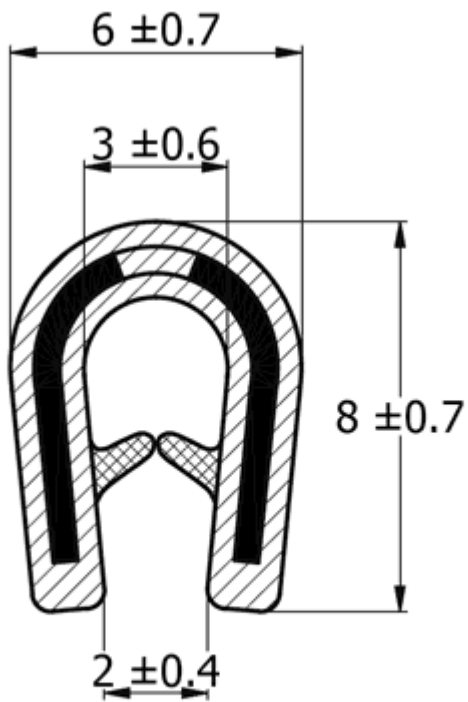

O-OKPVC2 - PVC Edge Protector