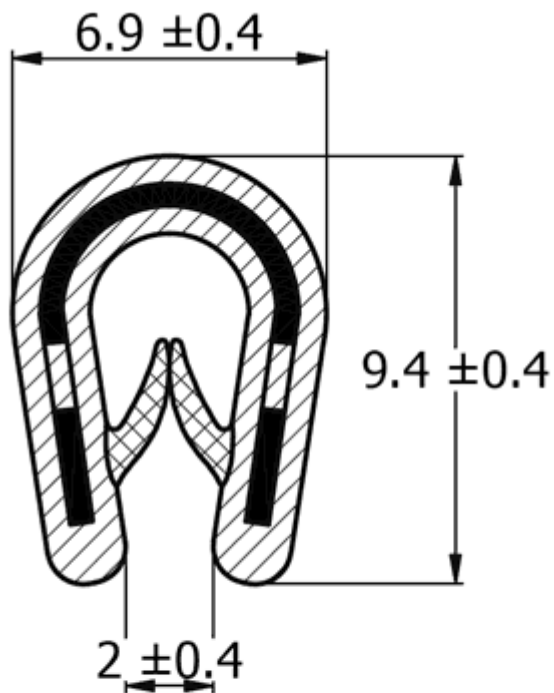

O-OKPVC2 - PVC Edge Protector

Typ 1