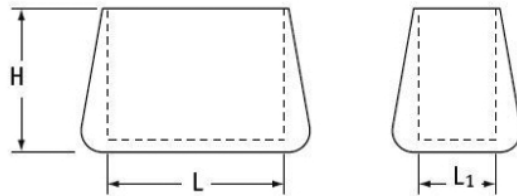

O-NOW - Oval Ferrule

Details:

- **Material: PE or PVC**
- **Color: Black**
- Ferrules to suit right-angled and flat bars
- Can be used as feet
- Ridge on edge of angled base provides extra stability
- Protect floor surfaces

Symbol	$L \times L_1$	H	Material	Color
	[mm]	[mm]		
O-NOW-24	30 x 15	24	PVC	black