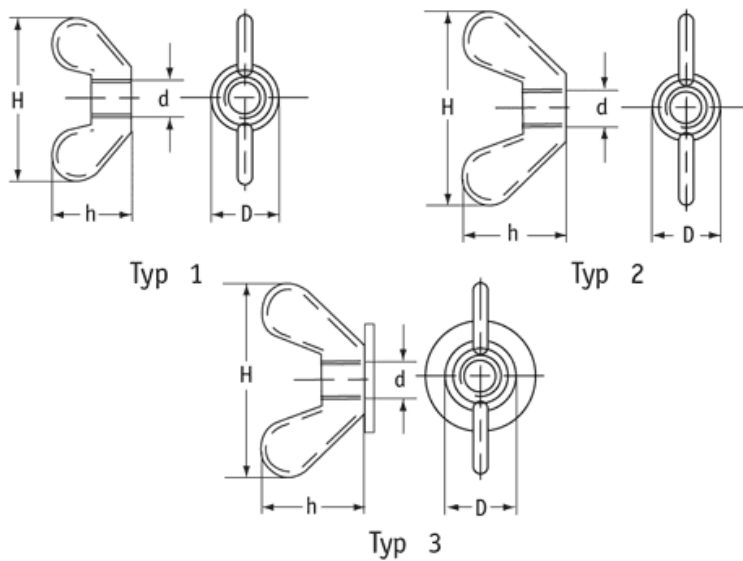

## O-NMOT - Wing Nut

### Details:

- **Material:** Nylon 6.6
- **Color:** Natural
- Type 1 - small head
- Type 2 - larger wings for ease of turning
- Type 3 - includes washer
- Standard pack: 1000 pcs

Symbol	Type	Thread d	D	H	Height h	Material	Color
			[mm]	[mm]	[mm]		
O-NMOT-M3-10	1	M3	10	25	12	PA 66	natural
O-NMOT-M4-10	1	M4	10	25	12	PA 66	natural
O-NMOT-M5-10	1	M5	10	25	12	PA 66	natural
O-NMOT-M6-10	1	M6	10	25	12	PA 66	natural
O-NMOT-M4-14	2	M4	14	35	22	PA 66	natural
O-NMOT-M5-14	2	M5	14	35	22	PA 66	natural
O-NMOT-M6-14	2	M6	14	35	22	PA 66	natural
O-NMOT-M8-14	2	M8	14	35	22	PA 66	natural
O-NMOT-M10-17	2	M10	17	41	25	PA 66	natural
O-NMOT-M4-24	3	M4	24	35	24	PA 66	natural
O-NMOT-M5-24	3	M5	24	35	24	PA 66	natural
O-NMOT-M6-24	3	M6	24	35	24	PA 66	natural
O-NMOT-M8-24	3	M8	24	35	24	PA 66	natural