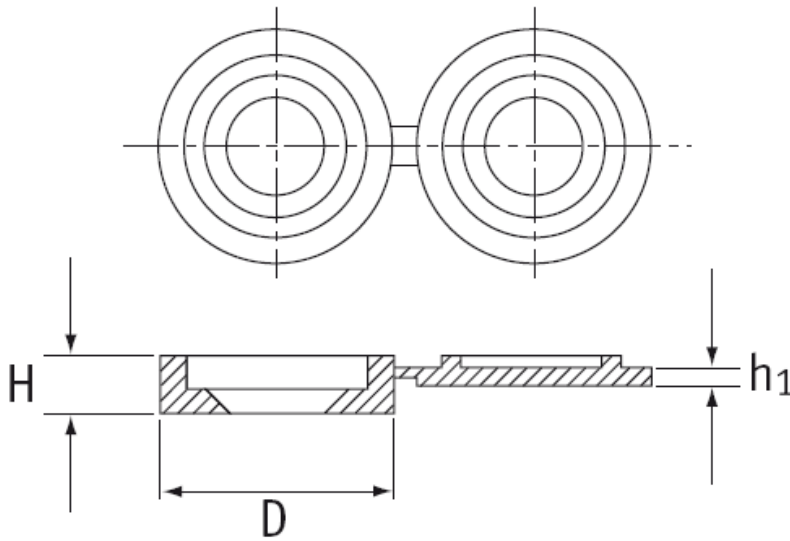

## O-KU - Uniscrew Caps

**Details:**

- **Material: Polypropylene**
- Accept a range of screw sizes, reducing stock requirements
- Integral washer reduces fitting time
- Provide a neat and tidy finish

Symbol	Color	Diameter D	Height H	h1	Fits screw	Standard pack
		[mm]	[mm]	[mm]	[mm]	[szt./pcs]
O-KU-136-34-WH	white, matte	13.6	3.4	1	3.5 - 6.0	5000
O-KU-136-34-BLK	black, matte	13.6	3.4	1	3.5 - 6.0	5000
O-KU-175-50-WH	white, gloss	17.5	5	1	5.0 - 6.0	5000
O-KU-175-50-BLK	black, gloss	17.5	5	1.5	5.0 - 6.0	5000