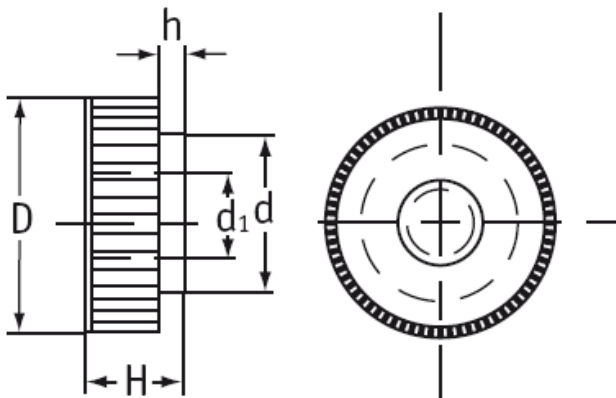

## O-KNU - Knurled Nuts

Typ 1

Typ 2

**Details:**

- **Material: Nylon 6.6**
- **Color: Natural**
- Typ 1: conical
- Typ 2: standard
- Standard pack: 1000 pcs

Symbol	Type	Thread d	D	d <sub>1</sub>	Height H	h	Material	Color
			[mm]	[mm]	[mm]	[mm]		
O-KNU-1-M4	1	M4	16	14	12	1	PA 66	natural
O-KNU-1-M5	1	M5	16	14	12	1	PA 66	natural
O-KNU-1-M6	1	M6	16	14	12	1	PA 66	natural
O-KNU-1-M8	1	M8	16	14	12	1	PA 66	natural
O-KNU-2-M3-16-35	2	M3	16	10	8	3.5	PA 66	natural
O-KNU-2-M4-16-35	2	M4	16	10	8	3.5	PA 66	natural
O-KNU-2-M5-16-35	2	M5	16	10	8	3.5	PA 66	natural
O-KNU-2-M6-16-35	2	M6	16	10	8	3.5	PA 66	natural
O-KNU-2-M4-16-14	2	M4	16	10	6	1.4	PA 66	natural
O-KNU-2-M5-16-14	2	M5	16	10	6	1.4	PA 66	natural
O-KNU-2-M6-16-14	2	M6	16	10	6	1.4	PA 66	natural
O-KNU-2-M4-20-35	2	M4	20	10	8	3.5	PA 66	natural

Symbol	Type	Thread d	D	d <sub>1</sub>	Height H	h	Material	Color
			[mm]	[mm]	[mm]	[mm]		
O-KNU-2-M5-20-35	2	M5	20	10	8	3.5	PA 66	natural
O-KNU-2-M6-20-35	2	M6	20	10	8	3.5	PA 66	natural
O-KNU-2-M8-20-35	2	M8	20	10	8	3.5	PA 66	natural