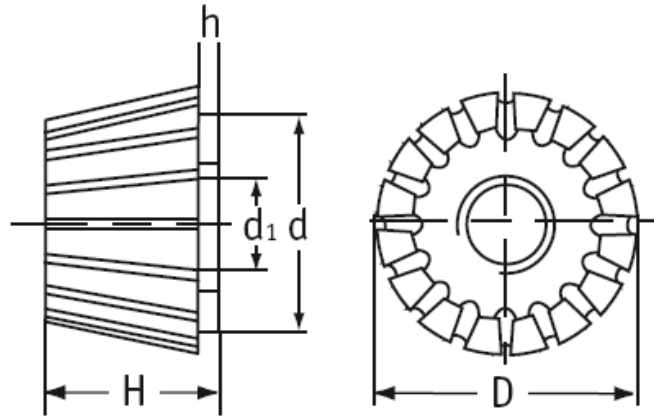

## O-KNU - Knurled Nuts

Typ 1

Typ 2

Details:

- **Material: Nylon 6.6**
- **Color: Natural**
- Typ 1: conical
- Typ 2: standard
- Standard pack: 1000 pcs

Symbol	Typ/Type	Thread d	D	d <sub>1</sub>	Height H	h	Material	Color
			[mm]	[mm]	[mm]	[mm]		
O-KNU-1-M4	1	M4	16	14	12	1	PA 66	natural
O-KNU-1-M5	1	M5	16	14	12	1	PA 66	natural
O-KNU-1-M6	1	M6	16	14	12	1	PA 66	natural
O-KNU-1-M8	1	M8	16	14	12	1	PA 66	natural
O-KNU-2-M3-16-35	2	M3	16	10	8	3.5	PA 66	natural
O-KNU-2-M4-16-35	2	M4	16	10	8	3.5	PA 66	natural
O-KNU-2-M5-16-35	2	M5	16	10	8	3.5	PA 66	natural
O-KNU-2-M6-16-35	2	M6	16	10	8	3.5	PA 66	natural
O-KNU-2-M4-16-14	2	M4	16	10	6	1.4	PA 66	natural
O-KNU-2-M5-16-14	2	M5	16	10	6	1.4	PA 66	natural
O-KNU-2-M6-16-14	2	M6	16	10	6	1.4	PA 66	natural
O-KNU-2-M4-20-35	2	M4	20	10	8	3.5	PA 66	natural

Symbol	Typ/Type	Thread d	D	d <sub>1</sub>	Height H	h	Material	Color
			[mm]	[mm]	[mm]	[mm]		
O-KNU-2-M5-20-35	2	M5	20	10	8	3.5	PA 66	natural
O-KNU-2-M6-20-35	2	M6	20	10	8	3.5	PA 66	natural
O-KNU-2-M8-20-35	2	M8	20	10	8	3.5	PA 66	natural