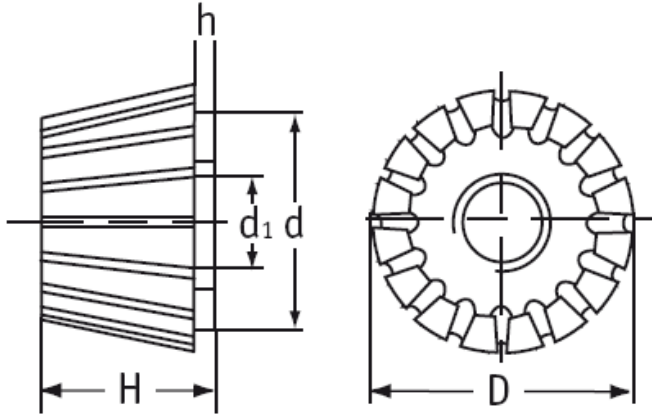

## O-KNU - Knurled Nuts

Typ 1

Typ 2

**Details:**

- **Material: Nylon 6.6**
- **Color: Natural**
- Typ 1: conical
- Typ 2: standard
- Standard pack: 1000 pcs

Symbol	Type	Thread d	D	d <sub>1</sub>	Height H	h	Material	Color
			[mm]	[mm]	[mm]	[mm]		
O-KNU-1-M4	1	M4	16	14	12	1	PA 66	natural
O-KNU-1-M5	1	M5	16	14	12	1	PA 66	natural
O-KNU-1-M6	1	M6	16	14	12	1	PA 66	natural
O-KNU-1-M8	1	M8	16	14	12	1	PA 66	natural
O-KNU-2-M3-16-35	2	M3	16	10	8	3.5	PA 66	natural
O-KNU-2-M4-16-35	2	M4	16	10	8	3.5	PA 66	natural
O-KNU-2-M5-16-35	2	M5	16	10	8	3.5	PA 66	natural
O-KNU-2-M6-16-35	2	M6	16	10	8	3.5	PA 66	natural
O-KNU-2-M4-16-14	2	M4	16	10	6	1.4	PA 66	natural
O-KNU-2-M5-16-14	2	M5	16	10	6	1.4	PA 66	natural
O-KNU-2-M6-16-14	2	M6	16	10	6	1.4	PA 66	natural
O-KNU-2-M4-20-35	2	M4	20	10	8	3.5	PA 66	natural

Symbol	Type	Thread d	D	d <sub>1</sub>	Height H	h	Material	Color
			[mm]	[mm]	[mm]	[mm]		
O-KNU-2-M5-20-35	2	M5	20	10	8	3.5	PA 66	natural
O-KNU-2-M6-20-35	2	M6	20	10	8	3.5	PA 66	natural
O-KNU-2-M8-20-35	2	M8	20	10	8	3.5	PA 66	natural