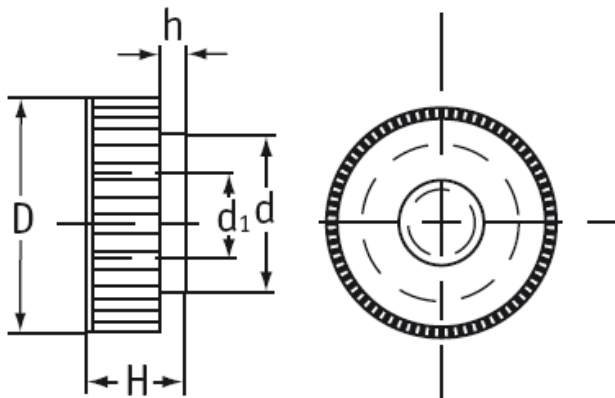

## O-KNU - Knurled Nuts

Typ 1

Typ 2

Details:

- **Material: Nylon 6.6**
- **Color: Natural**
- Typ 1: conical
- Typ 2: standard
- Standard pack: 1000 pcs

Symbol	Typ/Type	Thread d	D	d <sub>1</sub>	Height H	h	Material	Color
			[mm]	[mm]	[mm]	[mm]		
O-KNU-1-M4	1	M4	16	14	12	1	PA 66	natural
O-KNU-1-M5	1	M5	16	14	12	1	PA 66	natural
O-KNU-1-M6	1	M6	16	14	12	1	PA 66	natural
O-KNU-1-M8	1	M8	16	14	12	1	PA 66	natural
O-KNU-2-M3-16-35	2	M3	16	10	8	3.5	PA 66	natural
O-KNU-2-M4-16-35	2	M4	16	10	8	3.5	PA 66	natural
O-KNU-2-M5-16-35	2	M5	16	10	8	3.5	PA 66	natural
O-KNU-2-M6-16-35	2	M6	16	10	8	3.5	PA 66	natural
O-KNU-2-M4-16-14	2	M4	16	10	6	1.4	PA 66	natural
O-KNU-2-M5-16-14	2	M5	16	10	6	1.4	PA 66	natural
O-KNU-2-M6-16-14	2	M6	16	10	6	1.4	PA 66	natural
O-KNU-2-M4-20-35	2	M4	20	10	8	3.5	PA 66	natural

Symbol	Typ/Type	Thread d	D	d <sub>1</sub>	Height H	h	Material	Color
			[mm]	[mm]	[mm]	[mm]		
O-KNU-2-M5-20-35	2	M5	20	10	8	3.5	PA 66	natural
O-KNU-2-M6-20-35	2	M6	20	10	8	3.5	PA 66	natural
O-KNU-2-M8-20-35	2	M8	20	10	8	3.5	PA 66	natural