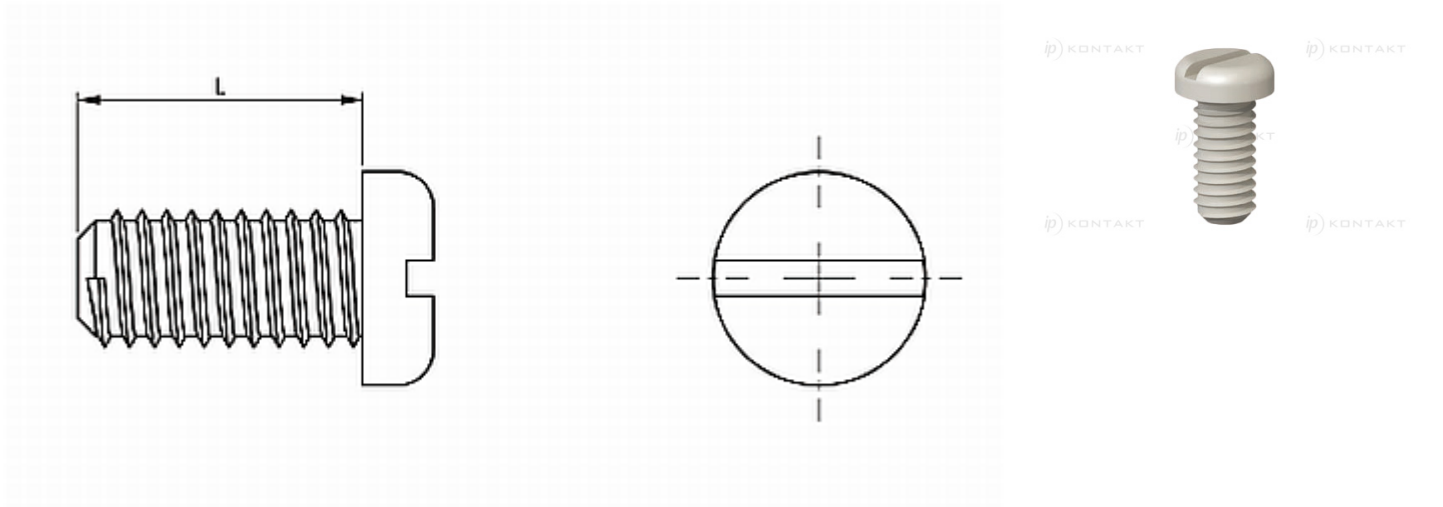

NSE-1580 - Slotted Screw

Details:

- **Material: Nylon 6/6, RMS-179***
- **Color: Natural**
- **Standard Pack: 1000/Bag**

Symbol	Thread	Thread length L	Head diameter	Head height	Material	Flammability	Color
		[mm]	[mm]	[mm]			
NSE-1580-M2-4	M2	4	4	1.3	PA 66	UL94 HB	natural
NSE-1580-M2-5	M2	5	4	1.3	PA 66	UL94 HB	natural
NSE-1580-M2-6	M2	6	4	1.3	PA 66	UL94 HB	natural
NSE-1580-M2-8	M2	8	4	1.3	PA 66	UL94 HB	natural
NSE-1580-M2-10	M2	10	4	1.3	PA 66	UL94 HB	natural
NSE-1580-M2-12	M2	12	4	1.3	PA 66	UL94 HB	natural
NSE-1580-M2-16	M2	16	4	1.3	PA 66	UL94 HB	natural
NSE-1580-M2-20	M2	20	4	1.3	PA 66	UL94 HB	natural
NSE-1580-M2-25	M2	25	4	1.3	PA 66	UL94 HB	natural
NSE-1580-M2.5-6	M2.5	6	5	1.5	PA 66	UL94 HB	natural
NSE-1580-M2.5-8	M2.5	8	5	1.5	PA 66	UL94 HB	natural
NSE-1580-M2.5-10	M2.5	10	5	1.5	PA 66	UL94 HB	natural
NSE-1580-M2.5-12	M2.5	12	5	1.5	PA 66	UL94 HB	natural
NSE-1580-M2.5-16	M2.5	16	5	1.5	PA 66	UL94 HB	natural
NSE-1580-M2.5-20	M2.5	20	5	1.5	PA 66	UL94 HB	natural
NSE-1580-M2.5-25	M2.5	25	5	1.5	PA 66	UL94 HB	natural
NSE-1580-M3-4	M3	4	5.6	1.8	PA 66	UL94 HB	natural
NSE-1580-M3-5	M3	5	5.6	1.8	PA 66	UL94 HB	natural
NSE-1580-M3-6	M3	6	5.6	1.8	PA 66	UL94 HB	natural
NSE-1580-M3-8	M3	8	5.6	1.8	PA 66	UL94 HB	natural
NSE-1580-M3-10	M3	10	5.6	1.8	PA 66	UL94 HB	natural
NSE-1580-M3-12	M3	12	5.6	1.8	PA 66	UL94 HB	natural
NSE-1580-M3-16	M3	16	5.6	1.8	PA 66	UL94 HB	natural
NSE-1580-M3-20	M3	20	5.6	1.8	PA 66	UL94 HB	natural
NSE-1580-M3-25	M3	25	5.6	1.8	PA 66	UL94 HB	natural
NSE-1580-M3-30	M3	30	5.6	1.8	PA 66	UL94 HB	natural
NSE-1580-M4-6	M4	6	8	2.4	PA 66	UL94 HB	natural
NSE-1580-M4-8	M4	8	8	2.4	PA 66	UL94 HB	natural