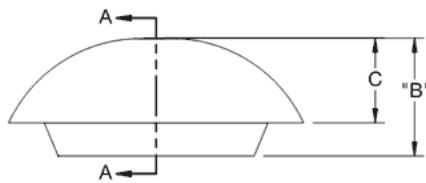

LTP - Liquid Tight Plug

Details:

- **Material: UL94 V0 Silicone Rubber, RMS-398***
- **Color: Black**
- **Offers protection to IP 67.**

Symbol	Mounting hole diameter	ØA	B	C	Panel thickness range	Material	Flammability	Color	Standard pack
	[mm]								[mm]
LTP-4	12.7	23.4	11.4	7.3	3.2 max.	silicone rubber	UL94 V-0	black	1000
LTP-7	15.88	27.6	11.3	8.1	3.2 max.	silicone rubber	UL94 V-0	black	500
LTP-5	19.1	29.2	13	8.9	3.2 max.	silicone rubber	UL94 V-0	black	500
LTP-1	22.23	32	12.7	9.5	3.2 max.	silicone rubber	UL94 V-0	black	1000
LTP-6	25.4	35.8	14.2	10.1	3.2 max.	silicone rubber	UL94 V-0	black	200
LTP-2	27.76	39.2	13.7	10.5	3.2 max.	silicone rubber	UL94 V-0	black	500
LTP-3	34.93	46.2	14.7	11	3.2 max.	silicone rubber	UL94 V-0	black	200