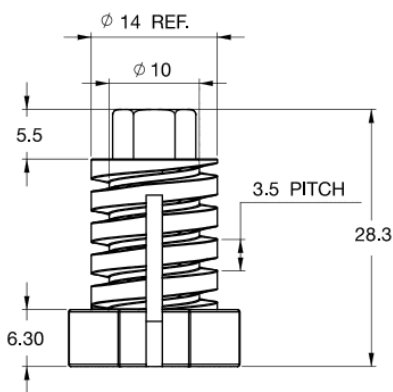

LF - Leveling Foot

Details:

- **Material: Glass-Filled Nylon**
- **Color: black**
- **Standard Pack: 250/Bag**

Symbol	Material	Flammability	Color
LF-1	PA 66 + GF	UL94 V-0	black