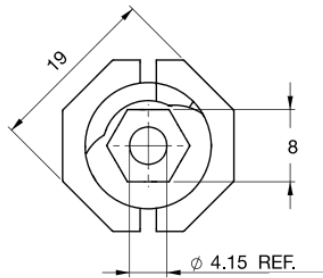

LF - Leveling Foot

Details:

- **Material: Glass-Filled Nylon**
- **Color: black**
- **Standard Pack: 250/Bag**

Symbol	Material	Flammability	Color
LF-1	PA 66 + GF	UL94 V-0	black