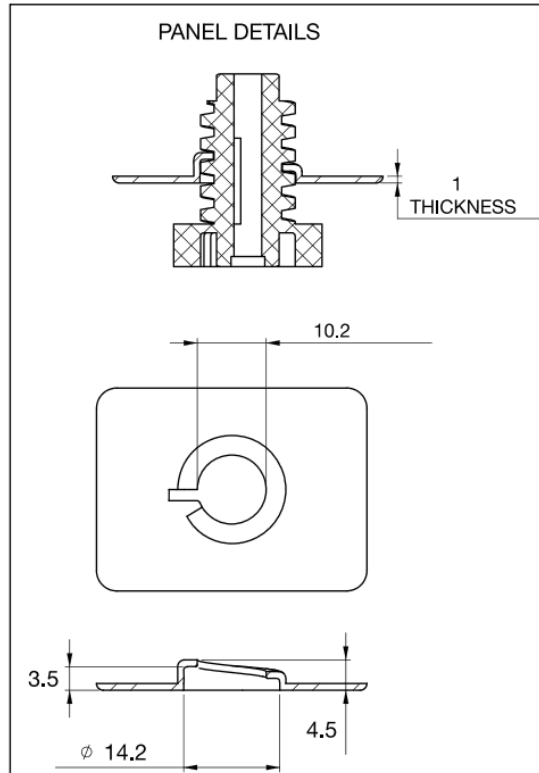

LF - Leveling Foot

Details:

- **Material: Glass-Filled Nylon**
- **Color: black**
- **Standard Pack: 250/Bag**

Symbol	Material	Flammability	Color
LF-1	PA 66 + GF	UL94 V-0	black