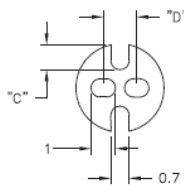

LEDS - LED Spacers

LEDS 1/2 For T-1 Series LED

LEDS 3 For T-1 3/4 Series LED

Details:

- Standard Pack: 1000 pcs

Symbol	LED type	A	B	C	D	Material	Flammability	Color
		[mm]	[mm]	[mm]	[mm]			
LEDS1-3-26		4.8	4	1.2	1.5	PVC	-	black
LEDS1-4-26		6.4	4	1.2	1.5	PVC	-	black
LEDS1-6-26		9.5	4	1.2	1.5	PVC	-	black
LEDS1-8-26		12.7	4	1.2	1.5	PVC	-	black
LEDS1-10-26		15.9	4	1.2	1.5	PVC	-	black
LEDS1-12-26		19.1	4	1.2	1.5	PVC	-	black
LEDS1-14-26		22.2	4	1.2	1.5	PVC	-	black
LEDS2-3-26		4.8	4.8	1.5	2.5	PVC	-	black
LEDS2-4-26		6.4	4.8	1.5	2.5	PVC	-	black
LEDS2-6-26		9.5	4.8	1.5	2.5	PVC	-	black
LEDS2-8-26		12.7	4.8	1.5	2.5	PVC	-	black
LEDS2-10-26		15.9	4.8	1.5	2.5	PVC	-	black
LEDS2-12-26		19.1	4.8	1.5	2.5	PVC	-	black
LEDS2-14-26		22.2	4.8	1.5	2.5	PVC	-	black
LEDS3-3-26		4.8	8.1	-	2.5	PVC	UL94 V-0	black
LEDS3-4-26		6.4	8.1	-	2.5	PVC	UL94 V-0	black
LEDS3-6-26		9.5	8.1	-	2.5	PVC	UL94 V-0	black
LEDS3-8-26		12.7	8.1	-	2.5	PVC	UL94 V-0	black
LEDS3-10-26		15.9	8.1	-	2.5	PVC	UL94 V-0	black
LEDS3-12-26		19.1	8.1	-	2.5	PVC	UL94 V-0	black