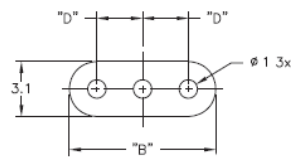

LEDS - LED Spacers

LEDS 1/2 For T-1 Series LED

LEDS 3 For T-1 3/4 Series LED

Details:

- Standard Pack: 1000 pcs

Symbol	LED type	A	B	C	D	Material	Flammability	Color
		[mm]	[mm]	[mm]	[mm]			
LEDS1-3-26		4.8	4	1.2	1.5	PVC	-	black
LEDS1-4-26		6.4	4	1.2	1.5	PVC	-	black
LEDS1-6-26		9.5	4	1.2	1.5	PVC	-	black
LEDS1-8-26		12.7	4	1.2	1.5	PVC	-	black
LEDS1-10-26		15.9	4	1.2	1.5	PVC	-	black
LEDS1-12-26		19.1	4	1.2	1.5	PVC	-	black
LEDS1-14-26		22.2	4	1.2	1.5	PVC	-	black
LEDS2-3-26		4.8	4.8	1.5	2.5	PVC	-	black
LEDS2-4-26		6.4	4.8	1.5	2.5	PVC	-	black
LEDS2-6-26		9.5	4.8	1.5	2.5	PVC	-	black
LEDS2-8-26		12.7	4.8	1.5	2.5	PVC	-	black
LEDS2-10-26		15.9	4.8	1.5	2.5	PVC	-	black
LEDS2-12-26		19.1	4.8	1.5	2.5	PVC	-	black
LEDS2-14-26		22.2	4.8	1.5	2.5	PVC	-	black
LEDS3-3-26		4.8	8.1	-	2.5	PVC	UL94 V-0	black
LEDS3-4-26		6.4	8.1	-	2.5	PVC	UL94 V-0	black
LEDS3-6-26		9.5	8.1	-	2.5	PVC	UL94 V-0	black
LEDS3-8-26		12.7	8.1	-	2.5	PVC	UL94 V-0	black
LEDS3-10-26		15.9	8.1	-	2.5	PVC	UL94 V-0	black
LEDS3-12-26		19.1	8.1	-	2.5	PVC	UL94 V-0	black